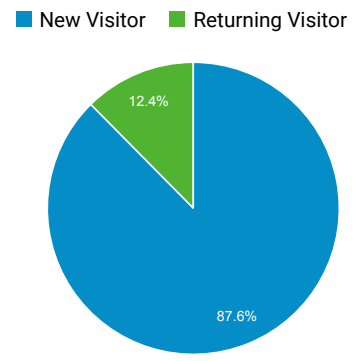

Audience Overview

All Users
100.00% Users

Feb 1, 2020 - Mar 1, 2020

Overview

Users 246	New Users 233	Sessions 316
Number of Sessions per User 1.28	Pageviews 986	Pages / Session 3.12
Avg. Session Duration 00:03:14	Bounce Rate 50.32%	

Country	Users	% Users
1. United States	47	19.11%
2. Congo - Brazzaville	13	5.28%
3. Ethiopia	9	3.66%
4. United Kingdom	9	3.66%
5. South Korea	9	3.66%
6. Germany	8	3.25%
7. Nigeria	8	3.25%
8. Tanzania	8	3.25%
9. Benin	7	2.85%
10. South Africa	7	2.85%