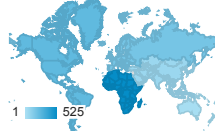

Country	Users	% Users
1. United States	47	19.11%
2. Congo - Brazzaville	13	5.28%
3. Ethiopia	9	3.66%
4. United Kingdom	9	3.66%
5. South Korea	9	3.66%
6. Germany	8	3.25%
7. Nigeria	8	3.25%
8. Tanzania	8	3.25%
9. Benin	7	2.85%
10. South Africa	7	2.85%

60.	Mauritius	1 (0.10%)	1 (0.32%)	1 (0.41%)	1 (0.43%)	00:00:00	100.00%
61.	Netherlands	1 (0.10%)	1 (0.32%)	1 (0.41%)	1 (0.43%)	00:00:00	100.00%
62.	Palestine	1 (0.10%)	1 (0.32%)	1 (0.41%)	1 (0.43%)	00:00:00	100.00%
63.	South Sudan	1 (0.10%)	1 (0.32%)	1 (0.41%)	1 (0.43%)	00:00:00	100.00%
64.	Tunisia	1 (0.10%)	1 (0.32%)	1 (0.41%)	1 (0.43%)	00:00:00	100.00%
65.	(not set)	1 (0.10%)	1 (0.32%)	1 (0.41%)	1 (0.43%)	00:00:00	100.00%

Rows 1 - 65 of 65

Location

All Users
100.00% Pageviews

Feb 1, 2020 - Mar 1, 2020

Map Overlay

Summary

Continent	Sessions	Pageviews	Contribution to total: Pageviews
	316 % of Total: 100.00% (316)	986 % of Total: 100.00% (986)	
1. Africa	160	53.25%	<p>A pie chart with six segments representing continents: Africa (53.2%), Americas (23.9%), Europe (16.8%), Asia (4.97%), Oceania (0.91%), and (not set) (0.10%).</p>
2. Americas	67	23.94%	
3. Europe	54	16.84%	
4. Asia	30	4.97%	
5. Oceania	4	0.91%	
6. (not set)	1	0.10%	