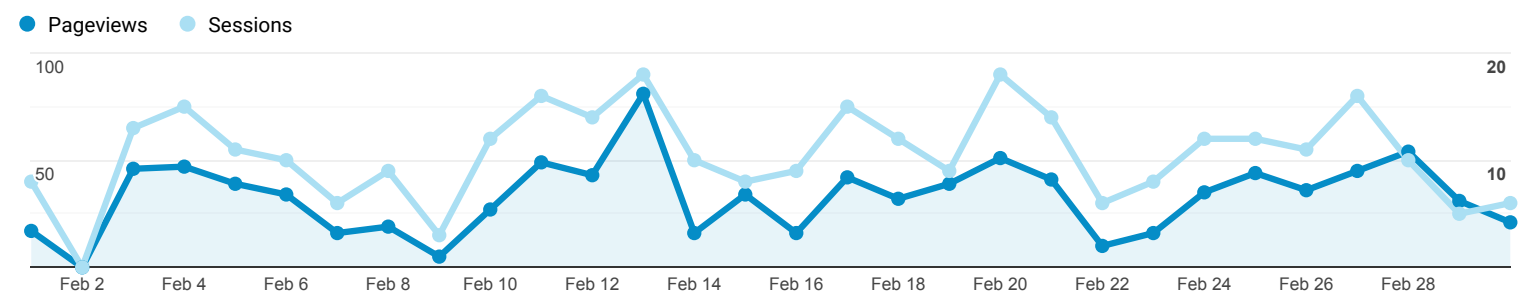

Audience Overview

All Users
100.00% Users

Feb 1, 2020 - Mar 1, 2020

Overview

Users 246	New Users 233	Sessions 316
Number of Sessions per User 1.28	Pageviews 986	Pages / Session 3.12
Avg. Session Duration 00:03:14	Bounce Rate 50.32%	

Country	Users	% Users
1. United States	47	19.11%
2. Congo - Brazzaville	13	5.28%
3. Ethiopia	9	3.66%
4. United Kingdom	9	3.66%
5. South Korea	9	3.66%
6. Germany	8	3.25%
7. Nigeria	8	3.25%
8. Tanzania	8	3.25%
9. Benin	7	2.85%
10. South Africa	7	2.85%