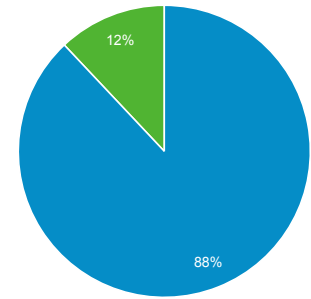

Audience Overview

Jan 1, 2019 - Dec 31, 2019

All Users
100.00% Users

Overview

Users 2,488	New Users 2,461	Sessions 3,494
Number of Sessions per User 1.40	Pageviews 13,691	Pages / Session 3.92
Avg. Session Duration 00:04:30	Bounce Rate 47.71%	

■ New Visitor ■ Returning Visitor

Country	Users	% Users
1. United States	413	16.47%
2. United Kingdom	164	6.54%
3. Congo - Brazzaville	139	5.54%
4. South Africa	126	5.03%
5. Nigeria	99	3.95%
6. Ethiopia	81	3.23%
7. South Korea	78	3.11%
8. Kenya	61	2.43%
9. Benin	58	2.31%
10. France	54	2.15%