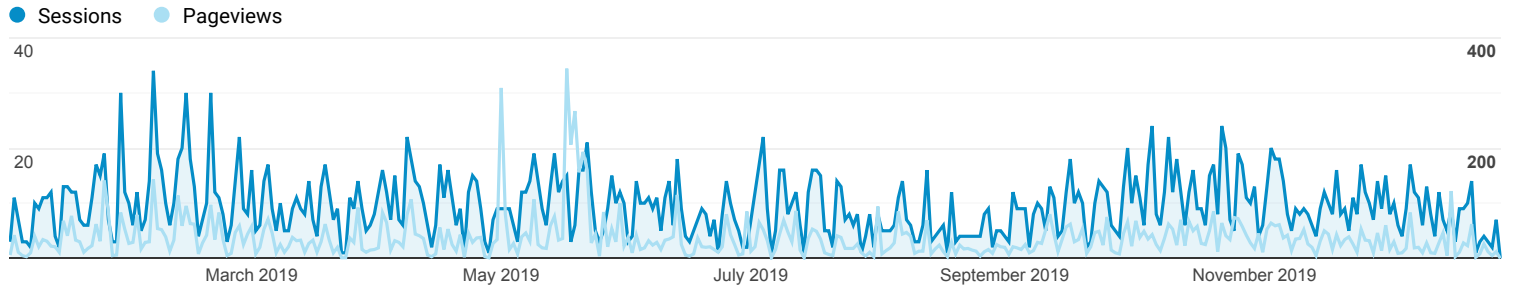

Audience Overview

Jan 1, 2019 - Dec 31, 2019

All Users
100.00% Users

Overview

Users 2,488	New Users 2,461	Sessions 3,494
Number of Sessions per User 1.40	Pageviews 13,691	Pages / Session 3.92
Avg. Session Duration 00:04:30	Bounce Rate 47.71%	

■ New Visitor ■ Returning Visitor

Country	Users	% Users
1. United States	413	16.47%
2. United Kingdom	164	6.54%
3. Congo - Brazzaville	139	5.54%
4. South Africa	126	5.03%
5. Nigeria	99	3.95%
6. Ethiopia	81	3.23%
7. South Korea	78	3.11%
8. Kenya	61	2.43%
9. Benin	58	2.31%
10. France	54	2.15%

Location

All Users
100.00% Pageviews

Jan 1, 2019 - Dec 31, 2019

Map Overlay

Summary

Continent	Sessions	Pageviews
	3,494 % of Total: 100.00% (3,494)	13,691 % of Total: 100.00% (13,691)
1. Africa	1,979	61.46%
2. Europe	614	20.31%
3. Americas	590	12.53%
4. Asia	269	4.20%
5. Oceania	36	1.30%
6. (not set)	6	0.21%