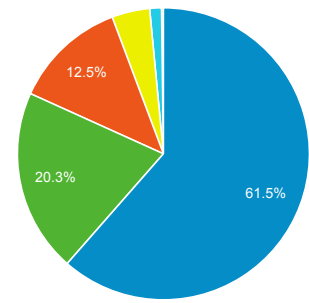

Location

All Users
100.00% Pageviews

Jan 1, 2019 - Dec 31, 2019

Map Overlay

Summary

Continent	Sessions	Pageviews
	3,494 % of Total: 100.00% (3,494)	13,691 % of Total: 100.00% (13,691)
1. Africa	1,979	61.46%
2. Europe	614	20.31%
3. Americas	590	12.53%
4. Asia	269	4.20%
5. Oceania	36	1.30%
6. (not set)	6	0.21%

Contribution to total: Pageviews

Rows 1 - 6 of 6