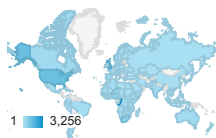

Annual Global

All Users
100.00% Pageviews

Jan 1, 2019 - Dec 31, 2019

Map Overlay

Summary

Country	Pageviews	Sessions	Users	Avg. Session Duration	Bounce Rate
	13,691 % of Total: 100.00% (13,691)	3,494 % of Total: 100.00% (3,494)	2,488 % of Total: 100.00% (2,488)	00:04:30 Avg for View: 00:04:30 (0.00%)	47.71% Avg for View: 47.71% (0.00%)
1. Congo - Brazzaville	3,256 (23.78%)	626 (17.92%)	139 (5.54%)	00:09:42	37.70%
2. United Kingdom	1,361 (9.94%)	205 (5.87%)	164 (6.54%)	00:04:18	38.54%
3. United States	1,250 (9.13%)	450 (12.88%)	413 (16.47%)	00:01:48	63.78%
4. South Africa	696 (5.08%)	158 (4.52%)	126 (5.03%)	00:04:11	39.87%
5. Niger	542 (3.96%)	125 (3.58%)	33 (1.32%)	00:06:20	37.60%
6. Nigeria	409 (2.99%)	114 (3.26%)	99 (3.95%)	00:02:46	49.12%
7. Cameroon	393 (2.87%)	67 (1.92%)	45 (1.79%)	00:04:52	46.27%
8. Benin	302 (2.21%)	84 (2.40%)	58 (2.31%)	00:08:00	35.71%
9. Switzerland	301 (2.20%)	56 (1.60%)	47 (1.87%)	00:04:11	30.36%
10. Kenya	275 (2.01%)	77 (2.20%)	61 (2.43%)	00:03:59	42.86%
11. Ethiopia	245 (1.79%)	91 (2.60%)	81 (3.23%)	00:03:13	50.55%
12. France	236 (1.72%)	60 (1.72%)	54 (2.15%)	00:03:20	50.00%
13. Canada	205 (1.50%)	55 (1.57%)	47 (1.87%)	00:03:22	47.27%
14. Germany	199 (1.45%)	50 (1.43%)	41 (1.64%)	00:02:59	32.00%
15. Ghana	185 (1.35%)	49 (1.40%)	43 (1.72%)	00:04:17	40.82%
16. India	185 (1.35%)	57 (1.63%)	50 (1.99%)	00:02:12	52.63%
17. Australia	165 (1.21%)	35 (1.00%)	28 (1.12%)	00:05:25	20.00%
18. Congo - Kinshasa	159 (1.16%)	29 (0.83%)	24 (0.96%)	00:10:22	55.17%
19. Burkina Faso	129 (0.94%)	28 (0.80%)	22 (0.88%)	00:05:06	53.57%
20. Tanzania	125 (0.91%)	42 (1.20%)	33 (1.32%)	00:02:11	38.10%
21. Malawi	124 (0.91%)	37 (1.06%)	32 (1.28%)	00:05:11	40.54%
22. Brazil	118 (0.86%)	34 (0.97%)	28 (1.12%)	00:01:43	58.82%
23. Spain	115 (0.84%)	33 (0.94%)	22 (0.88%)	00:03:40	42.42%
24. Morocco	114 (0.83%)	30 (0.86%)	27 (1.08%)	00:04:59	50.00%