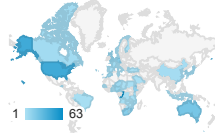

Location

All Users
100.00% Sessions

Oct 1, 2018 - Oct 31, 2018

Map Overlay

Summary

Country	Sessions	Pageviews	Users	New Users	Avg. Session Duration	Bounce Rate
	296 % of Total: 100.00% (296)	1,046 % of Total: 100.00% (1,046)	202 % of Total: 100.00% (202)	187 % of Total: 100.54% (186)	00:05:30 Avg for View: 00:05:30 (0.00%)	50.68% Avg for View: 50.68% (0.00%)
1. Congo - Brazzaville	63 (21.28%)	154 (14.72%)	18 (8.78%)	9 (4.81%)	00:02:00	46.03%
2. United States	41 (13.85%)	85 (8.13%)	33 (16.10%)	31 (16.58%)	00:01:19	70.73%
3. Australia	20 (6.76%)	233 (22.28%)	5 (2.44%)	4 (2.14%)	00:37:43	35.00%
4. South Africa	14 (4.73%)	76 (7.27%)	13 (6.34%)	14 (7.49%)	00:03:04	35.71%
5. Germany	13 (4.39%)	23 (2.20%)	13 (6.34%)	13 (6.95%)	00:00:21	84.62%
6. Ethiopia	12 (4.05%)	52 (4.97%)	9 (4.39%)	8 (4.28%)	00:08:28	41.67%
7. United Kingdom	9 (3.04%)	35 (3.35%)	9 (4.39%)	9 (4.81%)	00:03:35	44.44%
8. Nigeria	8 (2.70%)	23 (2.20%)	8 (3.90%)	8 (4.28%)	00:04:07	37.50%
9. Switzerland	7 (2.36%)	17 (1.63%)	7 (3.41%)	7 (3.74%)	00:06:12	28.57%
10. Netherlands	7 (2.36%)	34 (3.25%)	4 (1.95%)	3 (1.60%)	00:06:59	42.86%
11. South Korea	6 (2.03%)	6 (0.57%)	6 (2.93%)	6 (3.21%)	00:00:00	100.00%
12. Niger	6 (2.03%)	15 (1.43%)	1 (0.49%)	0 (0.00%)	00:03:08	33.33%
13. Burkina Faso	5 (1.69%)	9 (0.86%)	5 (2.44%)	4 (2.14%)	00:00:26	60.00%
14. France	5 (1.69%)	11 (1.05%)	3 (1.46%)	3 (1.60%)	00:01:46	60.00%
15. Ghana	5 (1.69%)	14 (1.34%)	4 (1.95%)	4 (2.14%)	00:07:17	60.00%
16. Kenya	5 (1.69%)	44 (4.21%)	5 (2.44%)	5 (2.67%)	00:07:41	20.00%
17. Morocco	5 (1.69%)	7 (0.67%)	2 (0.98%)	2 (1.07%)	00:00:13	80.00%
18. Canada	4 (1.35%)	17 (1.63%)	4 (1.95%)	4 (2.14%)	00:05:17	25.00%
19. Cameroon	4 (1.35%)	12 (1.15%)	4 (1.95%)	4 (2.14%)	00:02:39	50.00%
20. Japan	4 (1.35%)	20 (1.91%)	3 (1.46%)	3 (1.60%)	00:15:42	50.00%
21. Mozambique	4 (1.35%)	15 (1.43%)	3 (1.46%)	2 (1.07%)	00:04:53	50.00%
22. China	3 (1.01%)	4 (0.38%)	3 (1.46%)	3 (1.60%)	00:00:16	66.67%
23. Spain	3 (1.01%)	6 (0.57%)	3 (1.46%)	3 (1.60%)	00:00:25	33.33%