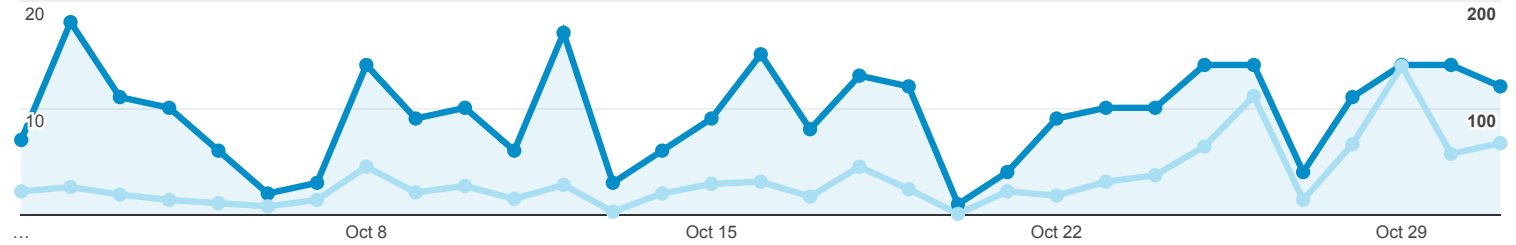

Audience Overview

All Users
100.00% Users

Oct 1, 2018 - Oct 31, 2018

Overview

Sessions Pageviews

Users

202

New Users

186

Sessions

296

Number of Sessions per User

1.47

Pageviews

1,046

Pages / Session

3.53

Avg. Session Duration

00:05:30

Bounce Rate

50.68%

New Visitor Returning Visitor

Country	Users	% Users
1. United States	33	16.10%
2. Congo - Brazzaville	18	8.78%
3. Germany	13	6.34%
4. South Africa	13	6.34%
5. Ethiopia	9	4.39%
6. United Kingdom	9	4.39%
7. Nigeria	8	3.90%
8. Switzerland	7	3.41%
9. South Korea	6	2.93%
10. Australia	5	2.44%

Location

All Users
100.00% Sessions

Oct 1, 2018 - Oct 31, 2018

Map Overlay

Summary

Continent	Pageviews	Sessions	Contribution to total:
	1,046 % of Total: 100.00% (1,046)	296 % of Total: 100.00% (296)	Sessions
1. Africa	483	51.69%	
2. Oceania	233	6.76%	
3. Europe	163	18.92%	
4. Americas	112	16.22%	
5. Asia	44	5.74%	
6. (not set)	11	0.68%	