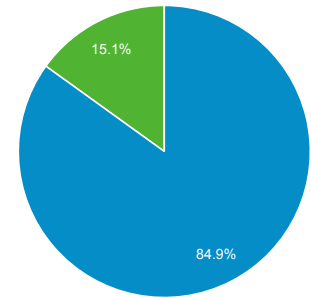

3.53

Avg. Session Duration

00:05:30

Bounce Rate

50.68%

New Visitor Returning Visitor

Country	Users	% Users
1. United States	33	16.10%
2. Congo - Brazzaville	18	8.78%
3. Germany	13	6.34%
4. South Africa	13	6.34%
5. Ethiopia	9	4.39%
6. United Kingdom	9	4.39%
7. Nigeria	8	3.90%
8. Switzerland	7	3.41%
9. South Korea	6	2.93%
10. Australia	5	2.44%