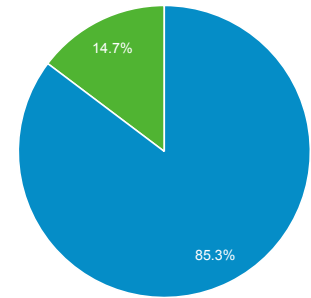

3.44

Avg. Session Duration

00:04:46

Bounce Rate

49.66%

■ New Visitor ■ Returning Visitor

Country	Users	% Users
1. United Kingdom	24	11.16%
2. United States	24	11.16%
3. Congo - Brazzaville	17	7.91%
4. France	15	6.98%
5. Nigeria	14	6.51%
6. Italy	12	5.58%
7. Ethiopia	10	4.65%
8. Switzerland	8	3.72%
9. South Africa	8	3.72%
10. Canada	6	2.79%