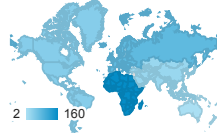

Location

All Users
100.00% Sessions

Nov 1, 2018 - Nov 30, 2018

Map Overlay

Summary

Continent	Pageviews	Sessions	Contribution to total: Sessions
	1,005 % of Total: 100.00% (1,005)	292 % of Total: 100.00% (292)	
1. Africa	601	54.79%	
2. Europe	176	25.34%	
3. Americas	130	12.33%	
4. Asia	72	6.16%	
5. (not set)	23	0.68%	
6. Oceania	3	0.68%	