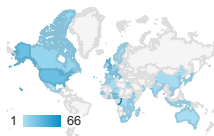

Location

All Users
100.00% Sessions

Nov 1, 2018 - Nov 30, 2018

Map Overlay

Summary

Country	Sessions	Pageviews	Users	New Users	Avg. Session Duration	Bounce Rate
	292 % of Total: 100.00% (292)	1,005 % of Total: 100.00% (1,005)	213 % of Total: 100.00% (213)	197 % of Total: 100.00% (197)	00:04:46 Avg for View: 00:04:46 (0.00%)	49.66% Avg for View: 49.66% (0.00%)
1. Congo - Brazzaville	66 (22.60%)	240 (23.88%)	17 (7.91%)	11 (5.58%)	00:08:27	37.88%
2. United States	26 (8.90%)	113 (11.24%)	24 (11.16%)	22 (11.17%)	00:04:29	38.46%
3. United Kingdom	25 (8.56%)	84 (8.36%)	24 (11.16%)	22 (11.17%)	00:02:21	68.00%
4. Nigeria	20 (6.85%)	55 (5.47%)	14 (6.51%)	13 (6.60%)	00:01:33	70.00%
5. France	15 (5.14%)	16 (1.59%)	15 (6.98%)	15 (7.61%)	00:00:01	93.33%
6. Italy	12 (4.11%)	12 (1.19%)	12 (5.58%)	12 (6.09%)	00:00:00	100.00%
7. Ethiopia	10 (3.42%)	48 (4.78%)	10 (4.65%)	9 (4.57%)	00:04:53	40.00%
8. Canada	9 (3.08%)	16 (1.59%)	6 (2.79%)	6 (3.05%)	00:00:25	66.67%
9. Kenya	9 (3.08%)	63 (6.27%)	6 (2.79%)	5 (2.54%)	00:13:08	33.33%
10. Switzerland	8 (2.74%)	32 (3.18%)	8 (3.72%)	8 (4.06%)	00:02:52	37.50%
11. South Africa	8 (2.74%)	24 (2.39%)	8 (3.72%)	8 (4.06%)	00:02:45	50.00%
12. Ghana	6 (2.05%)	17 (1.69%)	4 (1.86%)	4 (2.03%)	00:03:16	50.00%
13. Germany	4 (1.37%)	12 (1.19%)	3 (1.40%)	3 (1.52%)	00:04:22	50.00%
14. India	4 (1.37%)	6 (0.60%)	3 (1.40%)	3 (1.52%)	00:00:19	50.00%
15. Japan	4 (1.37%)	36 (3.58%)	4 (1.86%)	4 (2.03%)	00:09:27	0.00%
16. Morocco	4 (1.37%)	20 (1.99%)	4 (1.86%)	4 (2.03%)	00:04:33	0.00%
17. Uganda	4 (1.37%)	13 (1.29%)	4 (1.86%)	4 (2.03%)	00:01:14	50.00%
18. Burundi	3 (1.03%)	9 (0.90%)	1 (0.47%)	1 (0.51%)	00:14:19	33.33%
19. Cameroon	3 (1.03%)	11 (1.09%)	3 (1.40%)	2 (1.02%)	00:20:55	33.33%
20. China	3 (1.03%)	13 (1.29%)	2 (0.93%)	2 (1.02%)	00:02:33	33.33%
21. Algeria	3 (1.03%)	11 (1.09%)	3 (1.40%)	3 (1.52%)	00:02:58	66.67%
22. Tanzania	3 (1.03%)	18 (1.79%)	2 (0.93%)	2 (1.02%)	00:04:32	0.00%
23. Zambia	3 (1.03%)	3 (0.30%)	1 (0.47%)	1 (0.51%)	00:00:00	100.00%