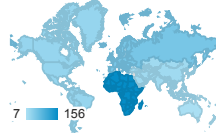

Location

All Users
100.00% Sessions

May 1, 2018 - May 31, 2018

Map Overlay

Summary

Continent	Pageviews	Sessions
	1,159 % of Total: 100.00% (1,159)	270 % of Total: 100.00% (270)
1. ■ Africa	704	57.78%
2. ■ Europe	189	19.26%
3. ■ Americas	162	9.26%
4. ■ (not set)	67	5.19%
5. ■ Asia	23	5.93%
6. ■ Oceania	14	2.59%