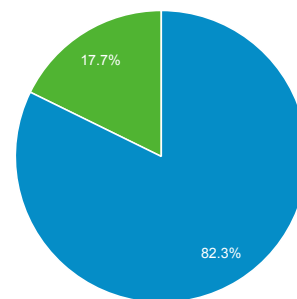

4.29

Avg. Session Duration

00:06:14

Bounce Rate

44.07%

■ New Visitor ■ Returning Visitor

Country	Users	% Users
1. Congo - Brazzaville	16	9.25%
2. United States	16	9.25%
3. United Kingdom	12	6.94%
4. South Africa	12	6.94%
5. Switzerland	9	5.20%
6. Germany	7	4.05%
7. India	6	3.47%
8. (not set)	6	3.47%
9. Nigeria	5	2.89%
10. Senegal	5	2.89%