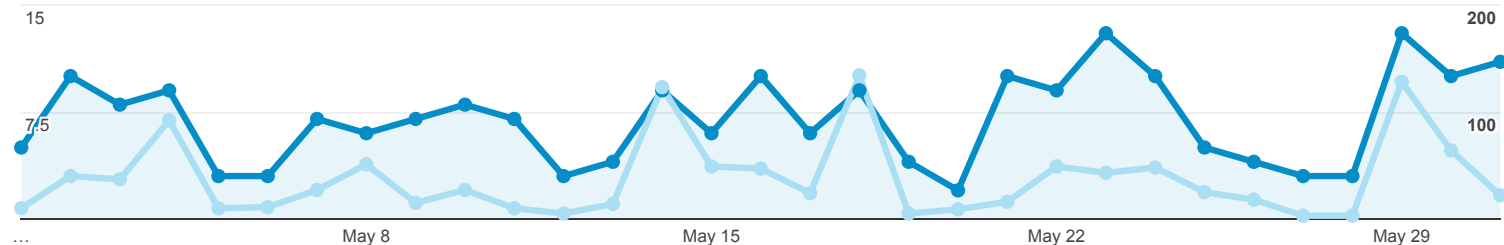

Audience Overview

May 1, 2018 - May 31, 2018

All Users
100.00% Users

Overview

● Users ● Pageviews

Users

170

New Users

153

Sessions

270

Number of Sessions per User

1.59

Pageviews

1,159

Pages / Session

4.29

Avg. Session Duration

00:06:14

Bounce Rate

44.07%

■ New Visitor ■ Returning Visitor

Country	Users	% Users
1. Congo - Brazzaville	16	9.25%
2. United States	16	9.25%
3. United Kingdom	12	6.94%
4. South Africa	12	6.94%
5. Switzerland	9	5.20%
6. Germany	7	4.05%
7. India	6	3.47%
8. (not set)	6	3.47%
9. Nigeria	5	2.89%
10. Senegal	5	2.89%

Location

All Users
100.00% Sessions

May 1, 2018 - May 31, 2018

Map Overlay

Summary

Continent	Pageviews	Sessions
	1,159 % of Total: 100.00% (1,159)	270 % of Total: 100.00% (270)
1. ■ Africa	704	57.78%
2. ■ Europe	189	19.26%
3. ■ Americas	162	9.26%
4. ■ (not set)	67	5.19%
5. ■ Asia	23	5.93%
6. ■ Oceania	14	2.59%