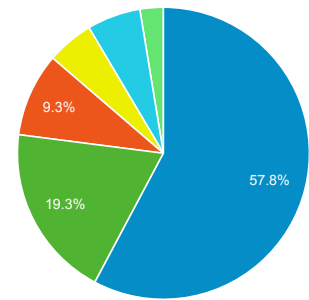

Location

All Users
100.00% Sessions

May 1, 2018 - May 31, 2018

Map Overlay

Summary

Continent	Pageviews	Sessions
	1,159 % of Total: 100.00% (1,159)	270 % of Total: 100.00% (270)
1. ■ Africa	704	57.78%
2. ■ Europe	189	19.26%
3. ■ Americas	162	9.26%
4. ■ (not set)	67	5.19%
5. ■ Asia	23	5.93%
6. ■ Oceania	14	2.59%

Contribution to total: Sessions

Rows 1 - 6 of 6