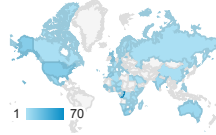

Location

All Users
100.00% Sessions

May 1, 2018 - May 31, 2018

Map Overlay

Summary

Country	Sessions	Pageviews	Users	New Users	Avg. Session Duration	Bounce Rate
	270 % of Total: 100.00% (270)	1,159 % of Total: 100.00% (1,159)	170 % of Total: 100.00% (170)	153 % of Total: 100.00% (153)	00:06:14 Avg for View: 00:06:14 (0.00%)	44.07% Avg for Vie: 44.07% (0.00%)
1. Congo - Brazzaville	70 (25.93%)	390 (33.65%)	16 (9.25%)	9 (5.88%)	00:10:01	32.86%
2. United States	16 (5.93%)	39 (3.36%)	16 (9.25%)	16 (10.46%)	00:02:09	50.00%
3. (not set)	14 (5.19%)	67 (5.78%)	6 (3.47%)	2 (1.31%)	00:07:36	42.86%
4. United Kingdom	13 (4.81%)	28 (2.42%)	12 (6.94%)	9 (5.88%)	00:00:51	61.54%
5. Switzerland	12 (4.44%)	27 (2.33%)	9 (5.20%)	9 (5.88%)	00:04:18	50.00%
6. South Africa	12 (4.44%)	34 (2.93%)	12 (6.94%)	12 (7.84%)	00:04:08	33.33%
7. Morocco	9 (3.33%)	17 (1.47%)	4 (2.31%)	3 (1.96%)	00:04:01	44.44%
8. Mexico	8 (2.96%)	122 (10.53%)	2 (1.16%)	2 (1.31%)	00:23:59	50.00%
9. Nigeria	8 (2.96%)	65 (5.61%)	5 (2.89%)	5 (3.27%)	00:09:34	37.50%
10. Australia	7 (2.59%)	14 (1.21%)	4 (2.31%)	3 (1.96%)	00:02:47	57.14%
11. Germany	7 (2.59%)	25 (2.16%)	7 (4.05%)	7 (4.58%)	00:02:32	42.86%
12. Senegal	7 (2.59%)	13 (1.12%)	5 (2.89%)	5 (3.27%)	00:01:02	57.14%
13. Gambia	6 (2.22%)	20 (1.73%)	1 (0.58%)	1 (0.65%)	00:02:17	50.00%
14. India	6 (2.22%)	8 (0.69%)	6 (3.47%)	6 (3.92%)	00:00:19	83.33%
15. Finland	5 (1.85%)	67 (5.78%)	3 (1.73%)	3 (1.96%)	00:09:41	20.00%
16. Cameroon	4 (1.48%)	48 (4.14%)	3 (1.73%)	3 (1.96%)	00:33:29	25.00%
17. Ghana	4 (1.48%)	12 (1.04%)	4 (2.31%)	4 (2.61%)	00:02:26	0.00%
18. South Korea	4 (1.48%)	4 (0.35%)	4 (2.31%)	4 (2.61%)	00:00:00	100.00%
19. Sierra Leone	4 (1.48%)	4 (0.35%)	2 (1.16%)	1 (0.65%)	00:00:00	100.00%
20. Kenya	3 (1.11%)	4 (0.35%)	3 (1.73%)	3 (1.96%)	00:03:26	66.67%
21. Zimbabwe	3 (1.11%)	4 (0.35%)	3 (1.73%)	3 (1.96%)	00:00:28	66.67%
22. Bangladesh	2 (0.74%)	5 (0.43%)	1 (0.58%)	1 (0.65%)	00:01:38	0.00%
23. Algeria	2 (0.74%)	7 (0.60%)	2 (1.16%)	2 (1.31%)	00:02:12	0.00%