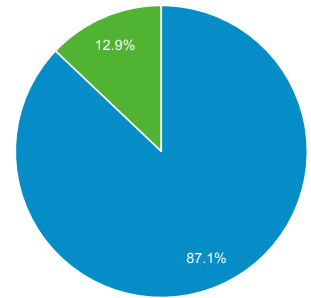

Audience Overview

All Users
100.00% Users

Jun 1, 2018 - Jun 30, 2018

Overview

Users 251	New Users 236	Sessions 356
Number of Sessions per User 1.42	Pageviews 908	Pages / Session 2.55
Avg. Session Duration 00:02:37	Bounce Rate 63.20%	

New Visitor Returning Visitor

Country	Users	% Users
1. France	102	40.00%
2. United States	15	5.88%
3. (not set)	14	5.49%
4. United Kingdom	9	3.53%
5. Congo - Brazzaville	8	3.14%
6. South Africa	7	2.75%
7. Kenya	5	1.96%
8. South Korea	5	1.96%
9. Finland	4	1.57%
10. India	4	1.57%