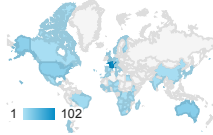

Location

All Users
100.00% Sessions

Jun 1, 2018 - Jun 30, 2018

Map Overlay

Summary

Country	Sessions	Pageviews	Users	New Users	Avg. Session Duration	Bounce Rate
	356 % of Total: 100.00% (356)	908 % of Total: 100.00% (908)	251 % of Total: 100.00% (251)	236 % of Total: 100.00% (236)	00:02:37 Avg for View: 00:02:37 (0.00%)	63.20% Avg for View: 63.20% (0.00%)
1. France	102 (28.65%)	102 (11.23%)	102 (40.00%)	102 (43.22%)	00:00:00	100.00%
2. (not set)	61 (17.13%)	259 (28.52%)	14 (5.49%)	9 (3.81%)	00:06:23	22.95%
3. Australia	22 (6.18%)	38 (4.19%)	3 (1.18%)	1 (0.42%)	00:02:37	81.82%
4. United States	19 (5.34%)	66 (7.27%)	15 (5.88%)	15 (6.36%)	00:04:49	36.84%
5. Congo - Brazzaville	14 (3.93%)	42 (4.63%)	8 (3.14%)	4 (1.69%)	00:03:45	50.00%
6. United Kingdom	10 (2.81%)	35 (3.85%)	9 (3.53%)	9 (3.81%)	00:03:08	50.00%
7. South Africa	8 (2.25%)	27 (2.97%)	7 (2.75%)	7 (2.97%)	00:04:03	37.50%
8. Brazil	7 (1.97%)	9 (0.99%)	3 (1.18%)	3 (1.27%)	00:00:09	85.71%
9. Finland	6 (1.69%)	57 (6.28%)	4 (1.57%)	2 (0.85%)	00:05:01	16.67%
10. Kenya	6 (1.69%)	13 (1.43%)	5 (1.96%)	5 (2.12%)	00:00:56	66.67%
11. Uganda	6 (1.69%)	6 (0.66%)	4 (1.57%)	4 (1.69%)	00:00:00	100.00%
12. South Korea	5 (1.40%)	5 (0.55%)	5 (1.96%)	5 (2.12%)	00:00:00	100.00%
13. Morocco	5 (1.40%)	6 (0.66%)	4 (1.57%)	4 (1.69%)	00:00:08	80.00%
14. Switzerland	4 (1.12%)	9 (0.99%)	3 (1.18%)	2 (0.85%)	00:00:57	50.00%
15. Germany	4 (1.12%)	9 (0.99%)	2 (0.78%)	2 (0.85%)	00:05:45	50.00%
16. India	4 (1.12%)	11 (1.21%)	4 (1.57%)	4 (1.69%)	00:00:43	50.00%
17. Japan	4 (1.12%)	5 (0.55%)	4 (1.57%)	4 (1.69%)	00:00:04	75.00%
18. Mexico	4 (1.12%)	8 (0.88%)	3 (1.18%)	3 (1.27%)	00:00:52	50.00%
19. Benin	3 (0.84%)	3 (0.33%)	1 (0.39%)	0 (0.00%)	00:00:00	100.00%
20. Côte d'Ivoire	3 (0.84%)	4 (0.44%)	3 (1.18%)	3 (1.27%)	00:00:40	66.67%
21. Chile	3 (0.84%)	9 (0.99%)	2 (0.78%)	2 (0.85%)	00:02:56	0.00%
22. China	3 (0.84%)	6 (0.66%)	3 (1.18%)	3 (1.27%)	00:00:19	33.33%
23. Ethiopia	3 (0.84%)	9 (0.99%)	3 (1.18%)	3 (1.27%)	00:01:50	33.33%