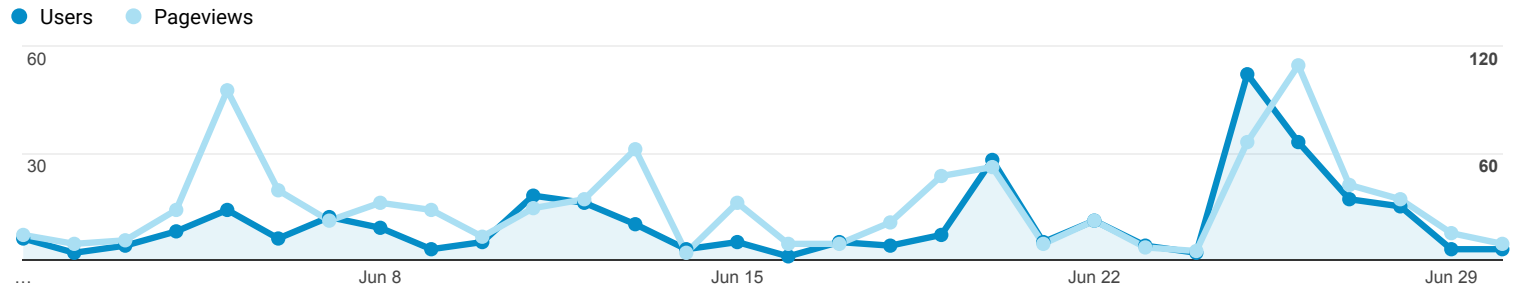

Audience Overview

All Users
100.00% Users

Jun 1, 2018 - Jun 30, 2018

Overview

Users 251	New Users 236	Sessions 356
Number of Sessions per User 1.42	Pageviews 908	Pages / Session 2.55
Avg. Session Duration 00:02:37	Bounce Rate 63.20%	

New Visitor Returning Visitor

Country	Users	% Users
1. France	102	40.00%
2. United States	15	5.88%
3. (not set)	14	5.49%
4. United Kingdom	9	3.53%
5. Congo - Brazzaville	8	3.14%
6. South Africa	7	2.75%
7. Kenya	5	1.96%
8. South Korea	5	1.96%
9. Finland	4	1.57%
10. India	4	1.57%

Location

All Users
100.00% Sessions

Jun 1, 2018 - Jun 30, 2018

Map Overlay

Summary

Continent	Sessions	Pageviews	Users	New Users	Avg. Session Duration	Bounce Rate
	356 % of Total: 100.00% (356)	908 % of Total: 100.00% (908)	251 % of Total: 100.00% (251)	236 % of Total: 100.00% (236)	00:02:37 Avg for View: 00:02:37 (0.00%)	63.20% Avg for View: 63.20% (0.00%)
1. Europe	135 (37.92%)	232 (25.55%)	129 (50.99%)	126 (53.39%)	00:00:51	86.67%
2. Africa	86 (24.16%)	245 (26.98%)	65 (25.69%)	58 (24.58%)	00:02:52	55.81%
3. (not set)	61 (17.13%)	259 (28.52%)	14 (5.53%)	9 (3.81%)	00:06:23	22.95%
4. Americas	35 (9.83%)	106 (11.67%)	25 (9.88%)	25 (10.59%)	00:03:23	45.71%
5. Oceania	22 (6.18%)	38 (4.19%)	3 (1.19%)	1 (0.42%)	00:02:37	81.82%
6. Asia	17 (4.78%)	28 (3.08%)	17 (6.72%)	17 (7.20%)	00:00:14	70.59%