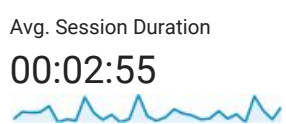

Audience Overview

Jan 1, 2018 - Jan 31, 2018

All Users
100.00% Sessions

Overview

New Visitor Returning Visitor

Country	Sessions	% Sessions
1. Congo - Brazzaville	48	22.54%
2. United States	21	9.86%
3. South Korea	20	9.39%
4. United Kingdom	15	7.04%
5. Germany	8	3.76%
6. Kenya	7	3.29%
7. Nigeria	7	3.29%
8. Cameroon	6	2.82%
9. Ethiopia	6	2.82%
10. South Africa	6	2.82%

Location

All Users
100.00% Sessions

Jan 1, 2018 - Jan 31, 2018

Map Overlay

Summary

Country	Sessions	% New Sessions	Pageviews	Users	New Users	Avg. Session Duration	Bounce Rate
	213 % of Total: 100.00% (213)	68.08% Avg for View: 68.08% (0.00%)	700 % of Total: 100.00% (700)	154 % of Total: 100.00% (154)	145 % of Total: 100.00% (145)	00:02:55 Avg for View: 00:02:55 (0.00%)	51.64% Avg for View: 51.64% (0.00%)
1. Congo - Brazzaville	48 (22.54%)	12.50%	125 (17.86%)	11 (7.14%)	6 (4.14%)	00:02:50	39.58%
2. United States	21 (9.86%)	85.71%	112 (16.00%)	18 (11.69%)	18 (12.41%)	00:04:51	57.14%
3. South Korea	20 (9.39%)	100.00%	20 (2.86%)	20 (12.99%)	20 (13.79%)	00:00:00	100.00%
4. United Kingdom	15 (7.04%)	93.33%	62 (8.86%)	14 (9.09%)	14 (9.66%)	00:04:58	26.67%
5. Germany	8 (3.76%)	87.50%	20 (2.86%)	7 (4.55%)	7 (4.83%)	00:00:51	50.00%
6. Kenya	7 (3.29%)	71.43%	33 (4.71%)	5 (3.25%)	5 (3.45%)	00:05:13	42.86%
7. Nigeria	7 (3.29%)	85.71%	24 (3.43%)	6 (3.90%)	6 (4.14%)	00:04:11	28.57%
8. Cameroon	6 (2.82%)	50.00%	25 (3.57%)	4 (2.60%)	3 (2.07%)	00:03:37	50.00%
9. Ethiopia	6 (2.82%)	83.33%	19 (2.71%)	5 (3.25%)	5 (3.45%)	00:02:49	50.00%
10. South Africa	6 (2.82%)	83.33%	13 (1.86%)	5 (3.25%)	5 (3.45%)	00:00:47	50.00%
11. Senegal	5 (2.35%)	40.00%	33 (4.71%)	3 (1.95%)	2 (1.38%)	00:04:09	60.00%
12. Australia	4 (1.88%)	50.00%	6 (0.86%)	2 (1.30%)	2 (1.38%)	00:00:40	75.00%
13. Brazil	4 (1.88%)	50.00%	5 (0.71%)	2 (1.30%)	2 (1.38%)	00:01:22	75.00%
14. Congo - Kinshasa	4 (1.88%)	100.00%	7 (1.00%)	4 (2.60%)	4 (2.76%)	00:02:14	50.00%