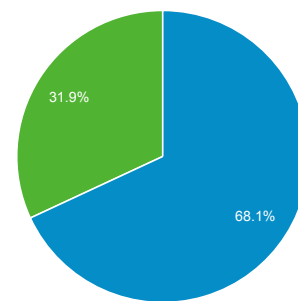

Audience Overview

Jan 1, 2018 - Jan 31, 2018

All Users
100.00% Sessions

Overview

New Visitor Returning Visitor

Country	Sessions	% Sessions
1. Congo - Brazzaville	48	22.54%
2. United States	21	9.86%
3. South Korea	20	9.39%
4. United Kingdom	15	7.04%
5. Germany	8	3.76%
6. Kenya	7	3.29%
7. Nigeria	7	3.29%
8. Cameroon	6	2.82%
9. Ethiopia	6	2.82%
10. South Africa	6	2.82%

Location

All Users
100.00% Sessions

Jan 1, 2018 - Jan 31, 2018

Map Overlay

Summary

Country	Sessions	% New Sessions	Pageviews	Users	New Users	Avg. Session Duration	Bounce Rate
	213 % of Total: 100.00% (213)	68.08% Avg for View: 68.08% (0.00%)	700 % of Total: 100.00% (700)	154 % of Total: 100.00% (154)	145 % of Total: 100.00% (145)	00:02:55 Avg for View: 00:02:55 (0.00%)	51.64% Avg for View: 51.64% (0.00%)
1. Congo - Brazzaville	48 (22.54%)	12.50%	125 (17.86%)	11 (7.14%)	6 (4.14%)	00:02:50	39.58%
2. United States	21 (9.86%)	85.71%	112 (16.00%)	18 (11.69%)	18 (12.41%)	00:04:51	57.14%
3. South Korea	20 (9.39%)	100.00%	20 (2.86%)	20 (12.99%)	20 (13.79%)	00:00:00	100.00%
4. United Kingdom	15 (7.04%)	93.33%	62 (8.86%)	14 (9.09%)	14 (9.66%)	00:04:58	26.67%
5. Germany	8 (3.76%)	87.50%	20 (2.86%)	7 (4.55%)	7 (4.83%)	00:00:51	50.00%
6. Kenya	7 (3.29%)	71.43%	33 (4.71%)	5 (3.25%)	5 (3.45%)	00:05:13	42.86%
7. Nigeria	7 (3.29%)	85.71%	24 (3.43%)	6 (3.90%)	6 (4.14%)	00:04:11	28.57%
8. Cameroon	6 (2.82%)	50.00%	25 (3.57%)	4 (2.60%)	3 (2.07%)	00:03:37	50.00%
9. Ethiopia	6 (2.82%)	83.33%	19 (2.71%)	5 (3.25%)	5 (3.45%)	00:02:49	50.00%
10. South Africa	6 (2.82%)	83.33%	13 (1.86%)	5 (3.25%)	5 (3.45%)	00:00:47	50.00%
11. Senegal	5 (2.35%)	40.00%	33 (4.71%)	3 (1.95%)	2 (1.38%)	00:04:09	60.00%
12. Australia	4 (1.88%)	50.00%	6 (0.86%)	2 (1.30%)	2 (1.38%)	00:00:40	75.00%
13. Brazil	4 (1.88%)	50.00%	5 (0.71%)	2 (1.30%)	2 (1.38%)	00:01:22	75.00%
14. Congo - Kinshasa	4 (1.88%)	100.00%	7 (1.00%)	4 (2.60%)	4 (2.76%)	00:02:14	50.00%