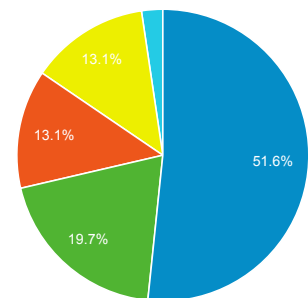

Rows 1 - 5 of 5