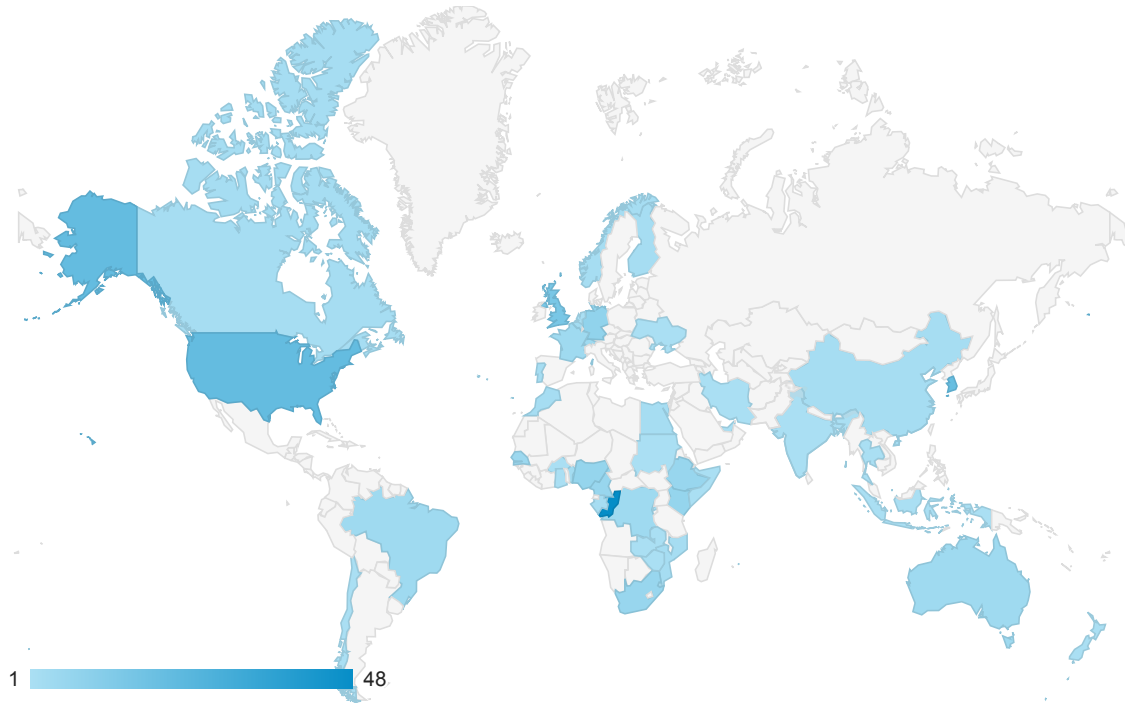

Audience Overview

Jan 1, 2018 - Jan 31, 2018

All Users
100.00% Sessions

Overview

New Visitor Returning Visitor

Country	Sessions	% Sessions
1. Congo - Brazzaville	48	22.54%
2. United States	21	9.86%
3. South Korea	20	9.39%
4. United Kingdom	15	7.04%
5. Germany	8	3.76%
6. Kenya	7	3.29%
7. Nigeria	7	3.29%
8. Cameroon	6	2.82%
9. Ethiopia	6	2.82%
10. South Africa	6	2.82%

Location

All Users
100.00% Sessions

Jan 1, 2018 - Jan 31, 2018

Map Overlay

Summary

Country	Sessions	% New Sessions	Pageviews	Users	New Users	Avg. Session Duration	Bounce Rate
	213 % of Total: 100.00% (213)	68.08% Avg for View: 68.08% (0.00%)	700 % of Total: 100.00% (700)	154 % of Total: 100.00% (154)	145 % of Total: 100.00% (145)	00:02:55 Avg for View: 00:02:55 (0.00%)	51.64% Avg for View: 51.64% (0.00%)
1. Congo - Brazzaville	48 (22.54%)	12.50%	125 (17.86%)	11 (7.14%)	6 (4.14%)	00:02:50	39.58%
2. United States	21 (9.86%)	85.71%	112 (16.00%)	18 (11.69%)	18 (12.41%)	00:04:51	57.14%
3. South Korea	20 (9.39%)	100.00%	20 (2.86%)	20 (12.99%)	20 (13.79%)	00:00:00	100.00%
4. United Kingdom	15 (7.04%)	93.33%	62 (8.86%)	14 (9.09%)	14 (9.66%)	00:04:58	26.67%
5. Germany	8 (3.76%)	87.50%	20 (2.86%)	7 (4.55%)	7 (4.83%)	00:00:51	50.00%
6. Kenya	7 (3.29%)	71.43%	33 (4.71%)	5 (3.25%)	5 (3.45%)	00:05:13	42.86%
7. Nigeria	7 (3.29%)	85.71%	24 (3.43%)	6 (3.90%)	6 (4.14%)	00:04:11	28.57%
8. Cameroon	6 (2.82%)	50.00%	25 (3.57%)	4 (2.60%)	3 (2.07%)	00:03:37	50.00%
9. Ethiopia	6 (2.82%)	83.33%	19 (2.71%)	5 (3.25%)	5 (3.45%)	00:02:49	50.00%
10. South Africa	6 (2.82%)	83.33%	13 (1.86%)	5 (3.25%)	5 (3.45%)	00:00:47	50.00%
11. Senegal	5 (2.35%)	40.00%	33 (4.71%)	3 (1.95%)	2 (1.38%)	00:04:09	60.00%
12. Australia	4 (1.88%)	50.00%	6 (0.86%)	2 (1.30%)	2 (1.38%)	00:00:40	75.00%
13. Brazil	4 (1.88%)	50.00%	5 (0.71%)	2 (1.30%)	2 (1.38%)	00:01:22	75.00%
14. Congo - Kinshasa	4 (1.88%)	100.00%	7 (1.00%)	4 (2.60%)	4 (2.76%)	00:02:14	50.00%