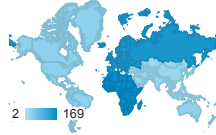

Rows 1 - 47 of 47

Location

All Users
100.00% Sessions

Aug 1, 2018 - Aug 31, 2018

Map Overlay

Summary

Continent	Pageviews	Sessions	Contribution to total:
	1,259 % of Total: 100.00% (1,259)	398 % of Total: 100.00% (398)	Sessions
1. Africa	570	42.46%	
2. Oceania	311	7.29%	
3. Europe	263	37.44%	
4. Americas	71	7.54%	
5. Asia	42	4.77%	
6. (not set)	2	0.50%	