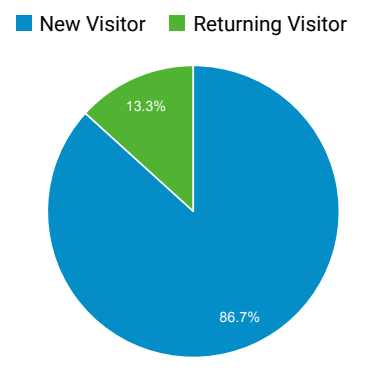

Audience Overview

All Users
 100.00% Users

Aug 1, 2018 - Aug 31, 2018

Overview

Users 282	New Users 268	Sessions 398
Number of Sessions per User 1.41	Pageviews 1,259	Pages / Session 3.16
Avg. Session Duration 00:04:42	Bounce Rate 45.98%	

Country	Users	% Users
1. France	103	36.01%
2. United States	23	8.04%
3. Congo - Brazzaville	14	4.90%
4. Benin	13	4.55%
5. United Kingdom	10	3.50%
6. Ethiopia	9	3.15%
7. Malawi	8	2.80%
8. Nigeria	8	2.80%
9. South Africa	8	2.80%
10. Netherlands	7	2.45%