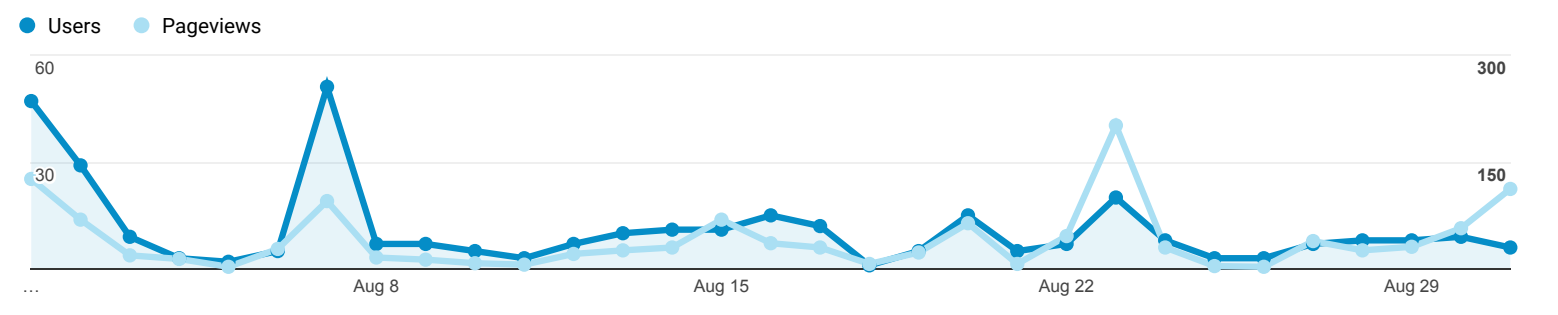

Audience Overview

All Users
 100.00% Users

Aug 1, 2018 - Aug 31, 2018

Overview

Users 282	New Users 268	Sessions 398
Number of Sessions per User 1.41	Pageviews 1,259	Pages / Session 3.16
Avg. Session Duration 00:04:42	Bounce Rate 45.98%	

Country	Users	% Users
1. France	103	36.01%
2. United States	23	8.04%
3. Congo - Brazzaville	14	4.90%
4. Benin	13	4.55%
5. United Kingdom	10	3.50%
6. Ethiopia	9	3.15%
7. Malawi	8	2.80%
8. Nigeria	8	2.80%
9. South Africa	8	2.80%
10. Netherlands	7	2.45%