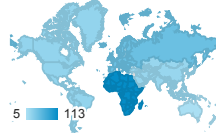

24.	Russia	2 (1.00%)	2 (0.21%)	2 (1.48%)	2 (1.67%)	00:00:00	100.00
25.	Tanzania	2 (1.00%)	6 (0.64%)	2 (1.48%)	2 (1.67%)	00:01:22	50.00
26.	Zimbabwe	2 (1.00%)	3 (0.32%)	1 (0.74%)	1 (0.83%)	00:06:19	50.00
27.	Bangladesh	1 (0.50%)	7 (0.75%)	1 (0.74%)	1 (0.83%)	00:02:42	0.00
28.	Belgium	1 (0.50%)	17 (1.81%)	1 (0.74%)	1 (0.83%)	00:13:53	0.00
29.	Congo - Kinshasa	1 (0.50%)	2 (0.21%)	1 (0.74%)	1 (0.83%)	00:10:31	0.00
30.	Denmark	1 (0.50%)	1 (0.11%)	1 (0.74%)	0 (0.00%)	00:00:00	100.00
31.	Greece	1 (0.50%)	2 (0.21%)	1 (0.74%)	1 (0.83%)	00:05:25	0.00
32.	India	1 (0.50%)	1 (0.11%)	1 (0.74%)	1 (0.83%)	00:00:00	100.00
33.	Japan	1 (0.50%)	1 (0.11%)	1 (0.74%)	1 (0.83%)	00:00:00	100.00
34.	Malawi	1 (0.50%)	1 (0.11%)	1 (0.74%)	1 (0.83%)	00:00:00	100.00
35.	Mozambique	1 (0.50%)	2 (0.21%)	1 (0.74%)	1 (0.83%)	00:02:34	0.00
36.	Niger	1 (0.50%)	3 (0.32%)	1 (0.74%)	0 (0.00%)	00:00:40	0.00
37.	Netherlands	1 (0.50%)	1 (0.11%)	1 (0.74%)	1 (0.83%)	00:00:00	100.00
38.	Portugal	1 (0.50%)	1 (0.11%)	1 (0.74%)	1 (0.83%)	00:00:00	100.00
39.	Rwanda	1 (0.50%)	11 (1.17%)	1 (0.74%)	1 (0.83%)	00:04:55	0.00
40.	Sweden	1 (0.50%)	1 (0.11%)	1 (0.74%)	1 (0.83%)	00:00:00	100.00
41.	Sierra Leone	1 (0.50%)	2 (0.21%)	1 (0.74%)	1 (0.83%)	00:00:59	0.00
42.	Senegal	1 (0.50%)	4 (0.43%)	1 (0.74%)	0 (0.00%)	00:02:08	0.00
43.	El Salvador	1 (0.50%)	1 (0.11%)	1 (0.74%)	1 (0.83%)	00:00:00	100.00
44.	Togo	1 (0.50%)	1 (0.11%)	1 (0.74%)	1 (0.83%)	00:00:00	100.00
45.	Tunisia	1 (0.50%)	1 (0.11%)	1 (0.74%)	1 (0.83%)	00:00:00	100.00
46.	Turkey	1 (0.50%)	1 (0.11%)	1 (0.74%)	1 (0.83%)	00:00:00	100.00
47.	Uganda	1 (0.50%)	1 (0.11%)	1 (0.74%)	1 (0.83%)	00:00:00	100.00

Rows 1 - 47 of 47

Location

All Users
100.00% Sessions

Apr 1, 2018 - Apr 30, 2018

Map Overlay

Summary

Continent	Sessions	Sessions	Contribution to total: Sessions
	201 % of Total: 100.00% (201)	201 % of Total: 100.00% (201)	
1. Africa	113	56.22%	
2. Europe	46	22.89%	
3. Americas	20	9.95%	
4. Asia	17	8.46%	
5. Oceania	5	2.49%	