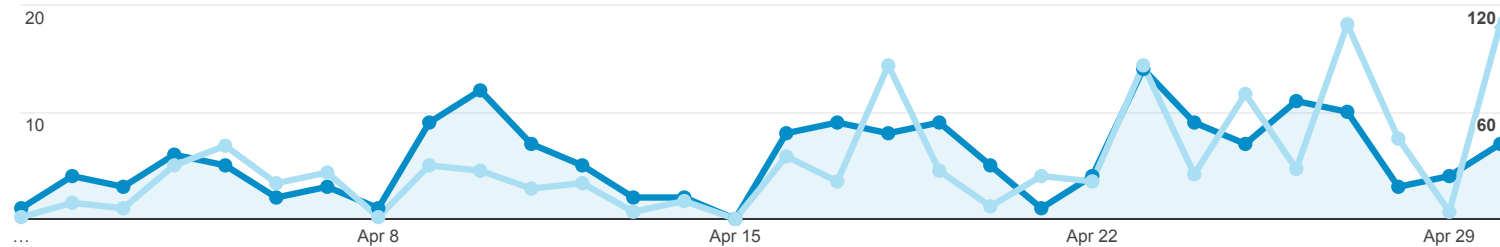

Audience Overview

Apr 1, 2018 - Apr 30, 2018

All Users
100.00% Users

Overview

● Users ● Pageviews

■ New Visitor ■ Returning Visitor

Country	Users	% Users
1. Congo - Brazzaville	22	16.30%
2. United States	13	9.63%
3. United Kingdom	10	7.41%
4. France	6	4.44%
5. Switzerland	5	3.70%
6. South Africa	5	3.70%
7. Canada	4	2.96%
8. Germany	4	2.96%
9. Ethiopia	4	2.96%
10. South Korea	4	2.96%