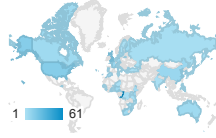

Location

All Users
100.00% Sessions

Apr 1, 2018 - Apr 30, 2018

Map Overlay

Summary

Country	Sessions	Pageviews	Users	New Users	Avg. Session Duration	Bounce Rate
	201 % of Total: 100.00% (201)	939 % of Total: 100.00% (939)	135 % of Total: 100.00% (135)	120 % of Total: 100.00% (120)	00:05:40 Avg for View: 00:05:40 (0.00%)	46.77 Avg for Vie 46.77 (0.00%)
1. Congo - Brazzaville	61 (30.35%)	265 (28.22%)	22 (16.30%)	14 (11.67%)	00:05:50	47.54
2. United Kingdom	15 (7.46%)	187 (19.91%)	10 (7.41%)	9 (7.50%)	00:22:51	40.00
3. United States	14 (6.97%)	36 (3.83%)	13 (9.63%)	13 (10.83%)	00:03:09	35.71
4. China	7 (3.48%)	49 (5.22%)	3 (2.22%)	3 (2.50%)	00:05:59	28.57
5. France	7 (3.48%)	30 (3.19%)	6 (4.44%)	6 (5.00%)	00:07:13	42.86
6. Kenya	7 (3.48%)	28 (2.98%)	3 (2.22%)	2 (1.67%)	00:02:32	42.86
7. Australia	5 (2.49%)	25 (2.66%)	3 (2.22%)	3 (2.50%)	00:03:46	40.00
8. Canada	5 (2.49%)	35 (3.73%)	4 (2.96%)	4 (3.33%)	00:03:32	20.00
9. Switzerland	5 (2.49%)	6 (0.64%)	5 (3.70%)	4 (3.33%)	00:00:24	80.00
10. Finland	5 (2.49%)	51 (5.43%)	2 (1.48%)	2 (1.67%)	00:08:15	20.00
11. Nigeria	5 (2.49%)	9 (0.96%)	3 (2.22%)	3 (2.50%)	00:01:10	40.00
12. South Africa	5 (2.49%)	18 (1.92%)	5 (3.70%)	5 (4.17%)	00:01:32	60.00
13. Benin	4 (1.99%)	21 (2.24%)	2 (1.48%)	2 (1.67%)	00:03:17	25.00
14. Germany	4 (1.99%)	9 (0.96%)	4 (2.96%)	4 (3.33%)	00:01:20	75.00
15. Ethiopia	4 (1.99%)	18 (1.92%)	4 (2.96%)	4 (3.33%)	00:11:16	25.00
16. South Korea	4 (1.99%)	4 (0.43%)	4 (2.96%)	4 (3.33%)	00:00:00	100.00
17. Cameroon	3 (1.49%)	17 (1.81%)	3 (2.22%)	3 (2.50%)	00:04:50	33.33
18. Ghana	3 (1.49%)	29 (3.09%)	2 (1.48%)	2 (1.67%)	00:11:45	33.33
19. Morocco	3 (1.49%)	7 (0.75%)	3 (2.22%)	3 (2.50%)	00:03:46	66.67
20. Burundi	2 (1.00%)	5 (0.53%)	2 (1.48%)	2 (1.67%)	00:00:42	50.00
21. Côte d'Ivoire	2 (1.00%)	3 (0.32%)	2 (1.48%)	1 (0.83%)	00:00:25	50.00
22. Italy	2 (1.00%)	2 (0.21%)	2 (1.48%)	2 (1.67%)	00:00:00	100.00
23. Philippines	2 (1.00%)	12 (1.28%)	2 (1.48%)	2 (1.67%)	00:04:27	0.00