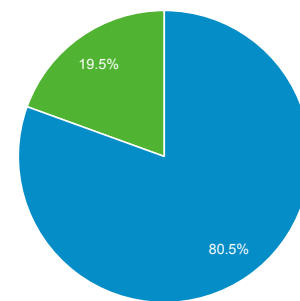

Audience Overview

Apr 1, 2018 - Apr 30, 2018

All Users
100.00% Users

Overview

● Users ● Pageviews

■ New Visitor ■ Returning Visitor

Country	Users	% Users
1. Congo - Brazzaville	22	16.30%
2. United States	13	9.63%
3. United Kingdom	10	7.41%
4. France	6	4.44%
5. Switzerland	5	3.70%
6. South Africa	5	3.70%
7. Canada	4	2.96%
8. Germany	4	2.96%
9. Ethiopia	4	2.96%
10. South Korea	4	2.96%