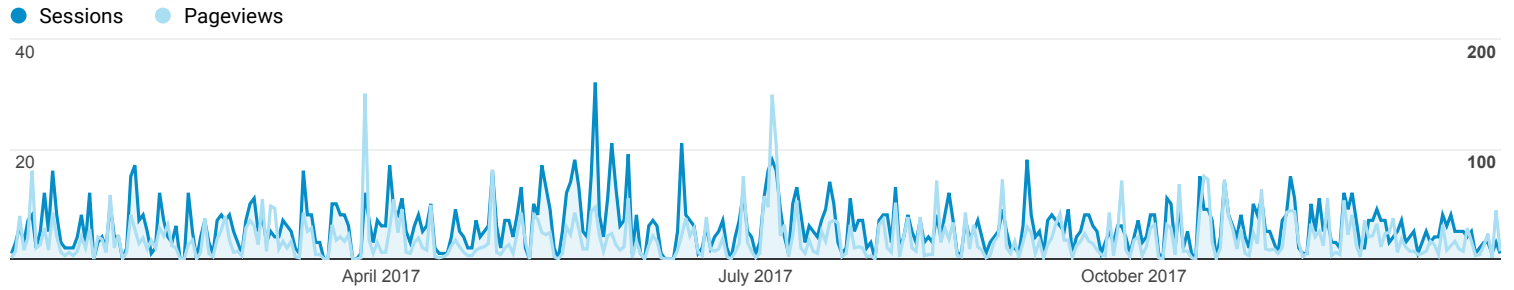

Audience Overview

All Users
100.00% Sessions

Jan 1, 2017 - Dec 29, 2017

Overview

Sessions 2,138	Users 1,315	Pageviews 6,818
Pages / Session 3.19	Avg. Session Duration 00:03:26	Bounce Rate 50.19%
% New Sessions 60.20%		

New Visitor Returning Visitor

Country	Sessions	% Sessions
1. Congo - Brazzaville	702	32.83%
2. United States	211	9.87%
3. United Kingdom	106	4.96%
4. France	104	4.86%
5. Cameroon	98	4.58%
6. South Africa	57	2.67%
7. (not set)	48	2.25%
8. Nigeria	46	2.15%
9. Niger	37	1.73%
10. Norway	36	1.68%