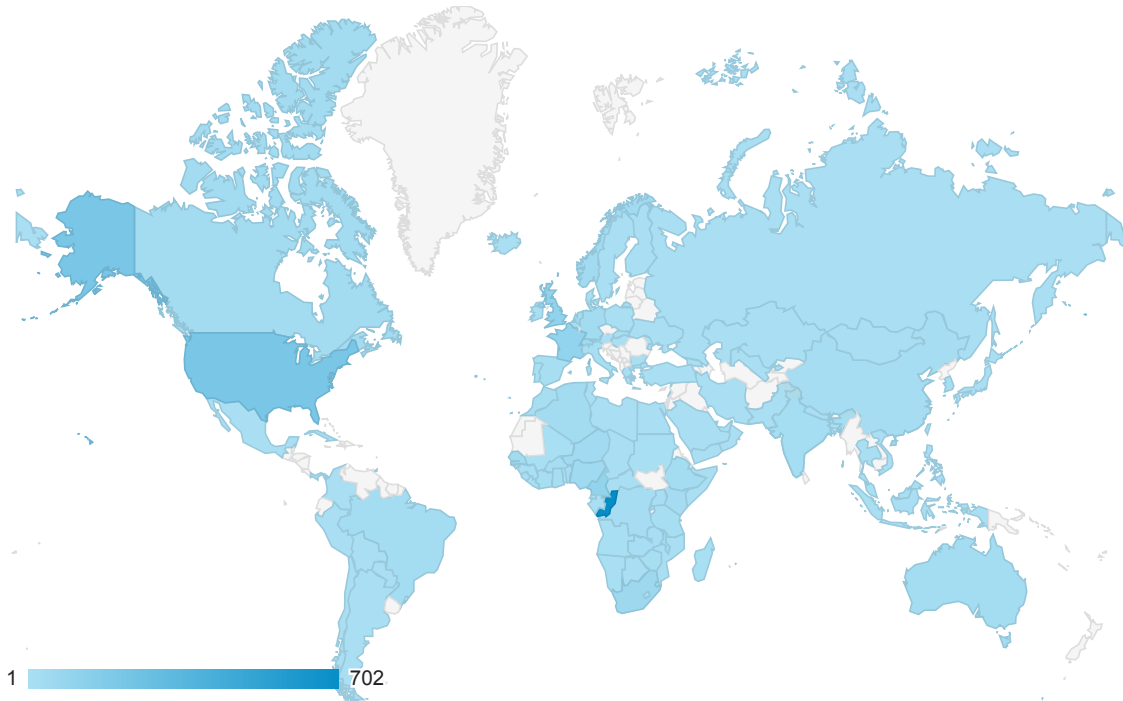

New Visitor Returning Visitor

Country	Sessions	% Sessions
1. Congo - Brazzaville	702	32.83%
2. United States	211	9.87%
3. United Kingdom	106	4.96%
4. France	104	4.86%
5. Cameroon	98	4.58%
6. South Africa	57	2.67%
7. (not set)	48	2.25%
8. Nigeria	46	2.15%
9. Niger	37	1.73%
10. Norway	36	1.68%

Location

All Users
100.00% Sessions

Jan 1, 2017 - Dec 29, 2017

Map Overlay

Summary

Country	Sessions	% New Sessions	Pageviews	Users	New Users	Avg. Session Duration	Bounce Rate
	2,138 % of Total: 100.00% (2,138)	60.29% Avg for View: 60.20% (0.16%)	6,818 % of Total: 100.00% (6,818)	1,313 % of Total: 99.85% (1,315)	1,289 % of Total: 100.16% (1,287)	00:03:26 Avg for View: 00:03:26 (0.00%)	50.19% Avg for View: 50.19% (0.00%)
1. Congo - Brazzaville	702 (32.83%)	17.95%	2,199 (32.25%)	145 (10.91%)	126 (9.78%)	00:03:34	42.74%
2. United States	211 (9.87%)	91.00%	567 (8.32%)	193 (14.52%)	192 (14.90%)	00:02:09	57.82%
3. United Kingdom	106 (4.96%)	78.30%	554 (8.13%)	83 (6.25%)	83 (6.44%)	00:04:47	38.68%
4. France	104 (4.86%)	90.38%	185 (2.71%)	96 (7.22%)	94 (7.29%)	00:01:34	83.65%
5. Cameroon	98 (4.58%)	37.76%	393 (5.76%)	39 (2.93%)	37 (2.87%)	00:04:33	46.94%
6. South Africa	57 (2.67%)	91.23%	279 (4.09%)	52 (3.91%)	52 (4.03%)	00:05:27	42.11%
7. (not set)	48 (2.25%)	100.00%	71 (1.04%)	48 (3.61%)	48 (3.72%)	00:00:15	77.08%
8. Nigeria	46 (2.15%)	82.61%	139 (2.04%)	39 (2.93%)	38 (2.95%)	00:05:00	47.83%
9. Niger	37 (1.73%)	43.24%	104 (1.53%)	17 (1.28%)	16 (1.24%)	00:02:18	37.84%
10. Norway	36 (1.68%)	38.89%	99 (1.45%)	21 (1.58%)	14 (1.09%)	00:03:23	63.89%
11. Switzerland	35 (1.64%)	82.86%	88 (1.29%)	30 (2.26%)	29 (2.25%)	00:03:21	37.14%
12. Malawi	35 (1.64%)	77.14%	112 (1.64%)	28 (2.11%)	27 (2.09%)	00:04:42	48.57%
13. Germany	32 (1.50%)	96.88%	90 (1.32%)	31 (2.33%)	31 (2.40%)	00:02:24	59.38%
14. Canada	31 (1.45%)	83.87%	162 (2.38%)	26 (1.96%)	26 (2.02%)	00:03:44	41.94%