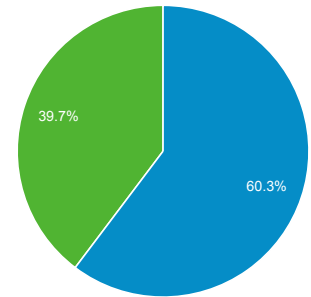

Audience Overview

All Users
100.00% Sessions

Jan 1, 2017 - Dec 29, 2017

Overview

Sessions 2,138	Users 1,315	Pageviews 6,818
Pages / Session 3.19	Avg. Session Duration 00:03:26	Bounce Rate 50.19%
% New Sessions 60.20%		

New Visitor Returning Visitor

Country	Sessions	% Sessions
1. Congo - Brazzaville	702	32.83%
2. United States	211	9.87%
3. United Kingdom	106	4.96%
4. France	104	4.86%
5. Cameroon	98	4.58%
6. South Africa	57	2.67%
7. (not set)	48	2.25%
8. Nigeria	46	2.15%
9. Niger	37	1.73%
10. Norway	36	1.68%