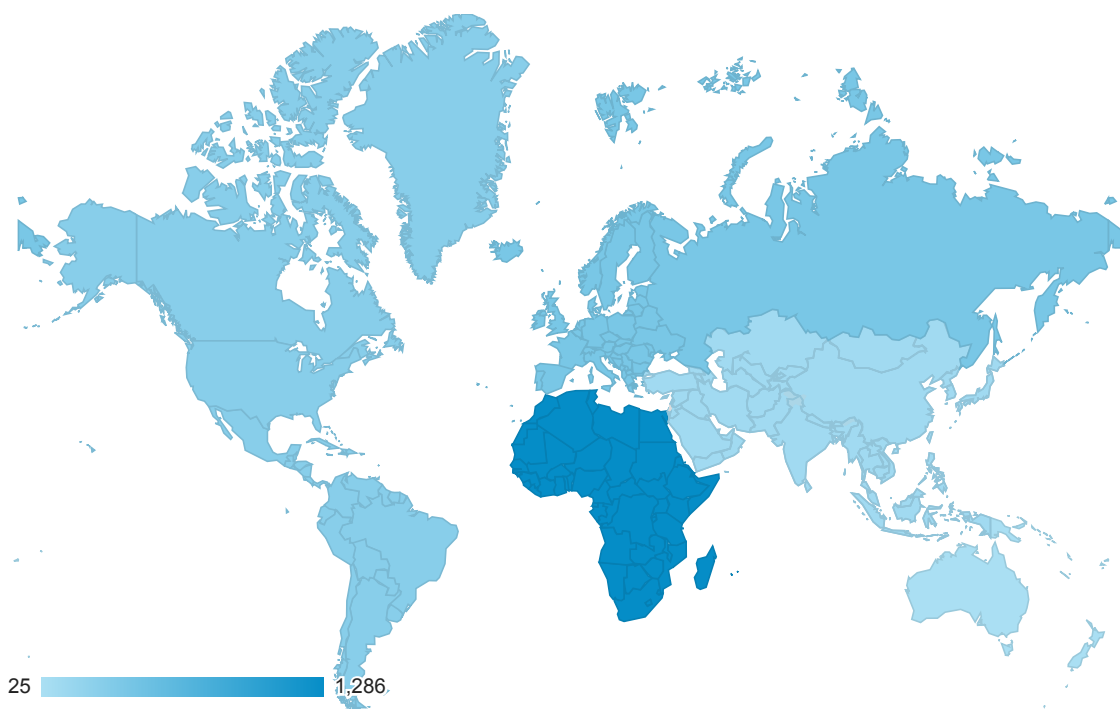

Location

All Users
100.00% Sessions

Jan 1, 2017 - Dec 29, 2017

Map Overlay

Summary

Continent	Sessions	Pageviews	Contribution to total: Pageviews
	2,138 % of Total: 100.00% (2,138)	6,818 % of Total: 100.00% (6,818)	
1. Africa	1,286	62.42%	
2. Europe	396	19.07%	
3. Americas	287	12.19%	
4. Asia	96	2.92%	
5. (not set)	48	1.04%	
6. Oceania	25	2.36%	