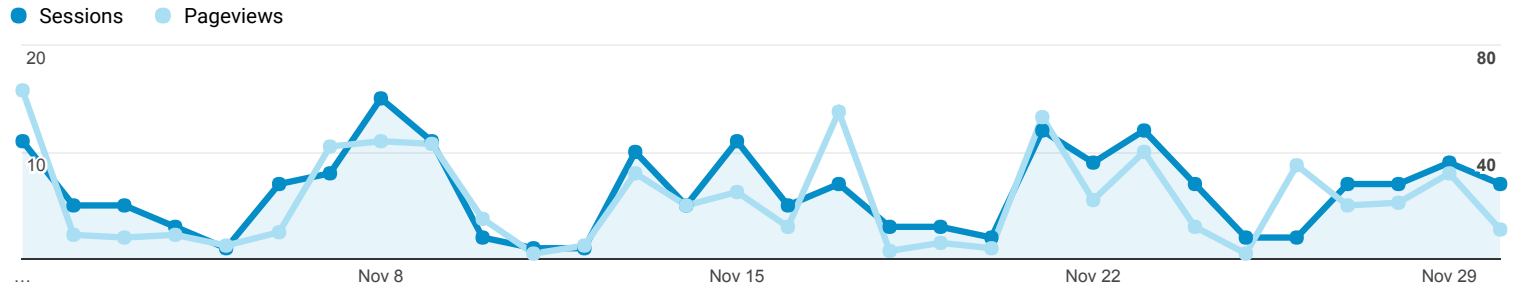

Audience Overview

All Users
100.00% Sessions

Nov 1, 2017 - Nov 30, 2017

Overview

Sessions 190	Users 133	Pageviews 660
Pages / Session 3.47	Avg. Session Duration 00:03:41	Bounce Rate 48.95%
% New Sessions 62.11%		

New Visitor Returning Visitor

Country	Sessions	% Sessions
1. Congo - Brazzaville	61	32.11%
2. United States	11	5.79%
3. South Africa	11	5.79%
4. United Kingdom	9	4.74%
5. Niger	7	3.68%
6. Nigeria	6	3.16%
7. Norway	6	3.16%
8. Senegal	6	3.16%
9. China	5	2.63%
10. Algeria	4	2.11%

Location

All Users
100.00% Sessions

Nov 1, 2017 - Nov 30, 2017

Map Overlay

Summary

Country	Sessions	% New Sessions	Pageviews	Users	New Users	Avg. Session Duration	Bounce Rate
	190 % of Total: 100.00% (190)	62.11% Avg for View: 62.11% (0.00%)	660 % of Total: 100.00% (660)	133 % of Total: 100.00% (133)	118 % of Total: 100.00% (118)	00:03:41 Avg for View: 00:03:41 (0.00%)	48.95% Avg for View: 48.95% (0.00%)
1. Congo - Brazzville	61 (32.11%)	24.59%	253 (38.33%)	22 (16.42%)	15 (12.71%)	00:04:43	32.79%
2. United States	11 (5.79%)	90.91%	27 (4.09%)	10 (7.46%)	10 (8.47%)	00:00:47	45.45%
3. South Africa	11 (5.79%)	72.73%	21 (3.18%)	8 (5.97%)	8 (6.78%)	00:01:51	81.82%
4. United Kingdom	9 (4.74%)	77.78%	48 (7.27%)	7 (5.22%)	7 (5.93%)	00:02:50	55.56%
5. Niger	7 (3.68%)	71.43%	24 (3.64%)	6 (4.48%)	5 (4.24%)	00:05:05	28.57%
6. Nigeria	6 (3.16%)	100.00%	13 (1.97%)	6 (4.48%)	6 (5.08%)	00:01:28	50.00%
7. Norway	6 (3.16%)	50.00%	8 (1.21%)	6 (4.48%)	3 (2.54%)	00:03:35	83.33%
8. Senegal	6 (3.16%)	50.00%	12 (1.82%)	4 (2.99%)	3 (2.54%)	00:02:12	66.67%
9. China	5 (2.63%)	100.00%	7 (1.06%)	5 (3.73%)	5 (4.24%)	00:00:13	80.00%
10. Algeria	4 (2.11%)	50.00%	14 (2.12%)	2 (1.49%)	2 (1.69%)	00:02:30	25.00%
11. Switzerland	3 (1.58%)	66.67%	6 (0.91%)	3 (2.24%)	2 (1.69%)	00:03:20	33.33%
12. Cameroon	3 (1.58%)	100.00%	4 (0.61%)	3 (2.24%)	3 (2.54%)	00:00:54	66.67%
13. India	3 (1.58%)	100.00%	9 (1.36%)	3 (2.24%)	3 (2.54%)	00:01:05	33.33%
14. Morocco	3 (1.58%)	66.67%	7 (1.06%)	3 (2.24%)	2 (1.69%)	00:00:58	33.33%