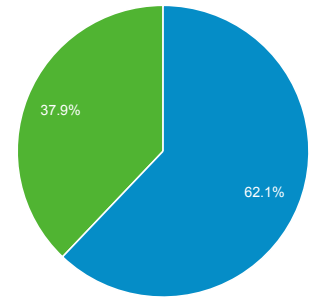

Audience Overview

All Users
100.00% Sessions

Nov 1, 2017 - Nov 30, 2017

Overview

Sessions 190	Users 133	Pageviews 660
Pages / Session 3.47	Avg. Session Duration 00:03:41	Bounce Rate 48.95%
% New Sessions 62.11%		

New Visitor Returning Visitor

Country	Sessions	% Sessions
1. Congo - Brazzaville	61	32.11%
2. United States	11	5.79%
3. South Africa	11	5.79%
4. United Kingdom	9	4.74%
5. Niger	7	3.68%
6. Nigeria	6	3.16%
7. Norway	6	3.16%
8. Senegal	6	3.16%
9. China	5	2.63%
10. Algeria	4	2.11%

Location

All Users
100.00% Sessions

Nov 1, 2017 - Nov 30, 2017

Map Overlay

Summary

Country	Sessions	% New Sessions	Pageviews	Users	New Users	Avg. Session Duration	Bounce Rate
	190 % of Total: 100.00% (190)	62.11% Avg for View: 62.11% (0.00%)	660 % of Total: 100.00% (660)	133 % of Total: 100.00% (133)	118 % of Total: 100.00% (118)	00:03:41 Avg for View: 00:03:41 (0.00%)	48.95% Avg for View: 48.95% (0.00%)
1. Congo - Brazzville	61 (32.11%)	24.59%	253 (38.33%)	22 (16.42%)	15 (12.71%)	00:04:43	32.79%
2. United States	11 (5.79%)	90.91%	27 (4.09%)	10 (7.46%)	10 (8.47%)	00:00:47	45.45%
3. South Africa	11 (5.79%)	72.73%	21 (3.18%)	8 (5.97%)	8 (6.78%)	00:01:51	81.82%
4. United Kingdom	9 (4.74%)	77.78%	48 (7.27%)	7 (5.22%)	7 (5.93%)	00:02:50	55.56%
5. Niger	7 (3.68%)	71.43%	24 (3.64%)	6 (4.48%)	5 (4.24%)	00:05:05	28.57%
6. Nigeria	6 (3.16%)	100.00%	13 (1.97%)	6 (4.48%)	6 (5.08%)	00:01:28	50.00%
7. Norway	6 (3.16%)	50.00%	8 (1.21%)	6 (4.48%)	3 (2.54%)	00:03:35	83.33%
8. Senegal	6 (3.16%)	50.00%	12 (1.82%)	4 (2.99%)	3 (2.54%)	00:02:12	66.67%
9. China	5 (2.63%)	100.00%	7 (1.06%)	5 (3.73%)	5 (4.24%)	00:00:13	80.00%
10. Algeria	4 (2.11%)	50.00%	14 (2.12%)	2 (1.49%)	2 (1.69%)	00:02:30	25.00%
11. Switzerland	3 (1.58%)	66.67%	6 (0.91%)	3 (2.24%)	2 (1.69%)	00:03:20	33.33%
12. Cameroon	3 (1.58%)	100.00%	4 (0.61%)	3 (2.24%)	3 (2.54%)	00:00:54	66.67%
13. India	3 (1.58%)	100.00%	9 (1.36%)	3 (2.24%)	3 (2.54%)	00:01:05	33.33%
14. Morocco	3 (1.58%)	66.67%	7 (1.06%)	3 (2.24%)	2 (1.69%)	00:00:58	33.33%