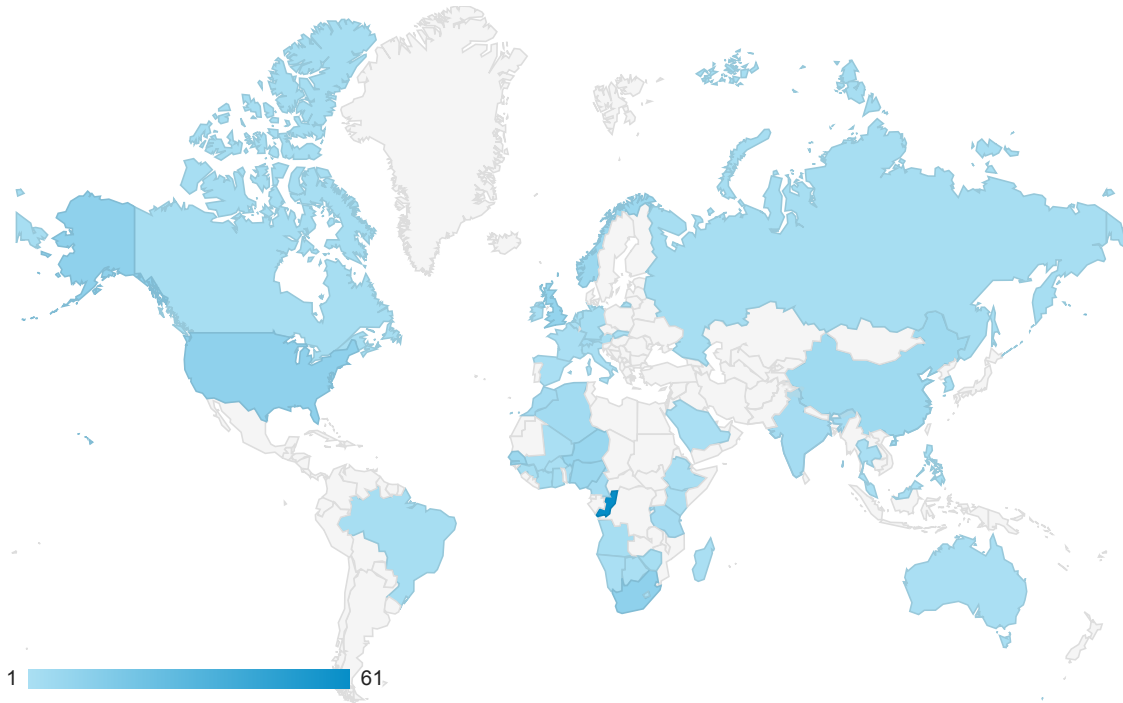

New Visitor Returning Visitor

Country	Sessions	% Sessions
1. Congo - Brazzaville	61	32.11%
2. United States	11	5.79%
3. South Africa	11	5.79%
4. United Kingdom	9	4.74%
5. Niger	7	3.68%
6. Nigeria	6	3.16%
7. Norway	6	3.16%
8. Senegal	6	3.16%
9. China	5	2.63%
10. Algeria	4	2.11%

Location

All Users
100.00% Sessions

Nov 1, 2017 - Nov 30, 2017

Map Overlay

Summary

Country	Sessions	% New Sessions	Pageviews	Users	New Users	Avg. Session Duration	Bounce Rate
	190 % of Total: 100.00% (190)	62.11% Avg for View: 62.11% (0.00%)	660 % of Total: 100.00% (660)	133 % of Total: 100.00% (133)	118 % of Total: 100.00% (118)	00:03:41 Avg for View: 00:03:41 (0.00%)	48.95% Avg for View: 48.95% (0.00%)
1. Congo - Brazzville	61 (32.11%)	24.59%	253 (38.33%)	22 (16.42%)	15 (12.71%)	00:04:43	32.79%
2. United States	11 (5.79%)	90.91%	27 (4.09%)	10 (7.46%)	10 (8.47%)	00:00:47	45.45%
3. South Africa	11 (5.79%)	72.73%	21 (3.18%)	8 (5.97%)	8 (6.78%)	00:01:51	81.82%
4. United Kingdom	9 (4.74%)	77.78%	48 (7.27%)	7 (5.22%)	7 (5.93%)	00:02:50	55.56%
5. Niger	7 (3.68%)	71.43%	24 (3.64%)	6 (4.48%)	5 (4.24%)	00:05:05	28.57%
6. Nigeria	6 (3.16%)	100.00%	13 (1.97%)	6 (4.48%)	6 (5.08%)	00:01:28	50.00%
7. Norway	6 (3.16%)	50.00%	8 (1.21%)	6 (4.48%)	3 (2.54%)	00:03:35	83.33%
8. Senegal	6 (3.16%)	50.00%	12 (1.82%)	4 (2.99%)	3 (2.54%)	00:02:12	66.67%
9. China	5 (2.63%)	100.00%	7 (1.06%)	5 (3.73%)	5 (4.24%)	00:00:13	80.00%
10. Algeria	4 (2.11%)	50.00%	14 (2.12%)	2 (1.49%)	2 (1.69%)	00:02:30	25.00%
11. Switzerland	3 (1.58%)	66.67%	6 (0.91%)	3 (2.24%)	2 (1.69%)	00:03:20	33.33%
12. Cameroon	3 (1.58%)	100.00%	4 (0.61%)	3 (2.24%)	3 (2.54%)	00:00:54	66.67%
13. India	3 (1.58%)	100.00%	9 (1.36%)	3 (2.24%)	3 (2.54%)	00:01:05	33.33%
14. Morocco	3 (1.58%)	66.67%	7 (1.06%)	3 (2.24%)	2 (1.69%)	00:00:58	33.33%