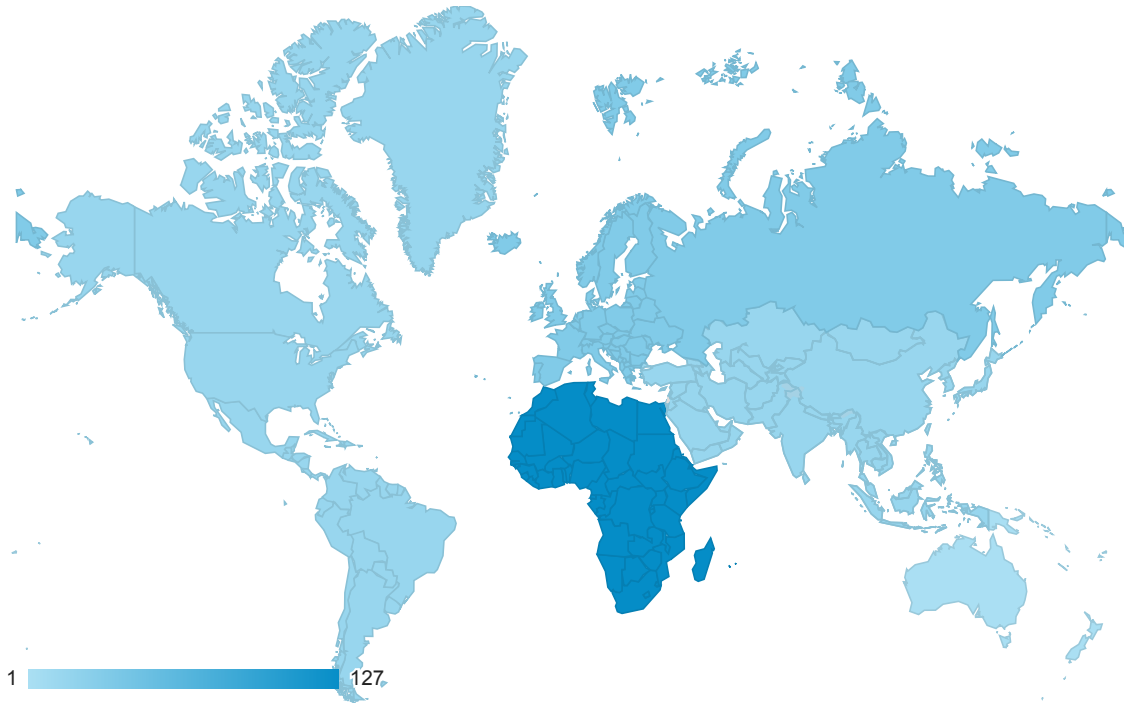

Location

All Users
100.00% Sessions

Nov 1, 2017 - Nov 30, 2017

Map Overlay

Summary

Continent	Sessions	Sessions	Contribution to total: Sessions
	% of Total: 100.00% (190)	% of Total: 100.00% (190)	
1. Africa	127	66.84%	
2. Europe	32	16.84%	
3. Americas	15	7.89%	
4. Asia	15	7.89%	
5. Oceania	1	0.53%	