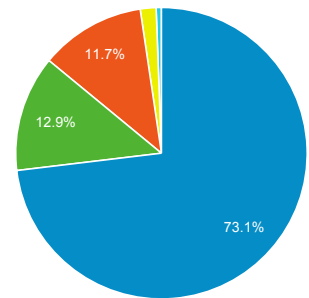

Rows 1 - 5 of 5