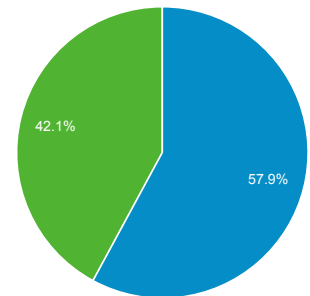

# Audience Overview

All Users  
100.00% Sessions

## Overview

Sessions <b>171</b>	Users <b>112</b>	Pageviews <b>649</b>
Pages / Session <b>3.80</b>	Avg. Session Duration <b>00:03:51</b>	Bounce Rate <b>46.78%</b>
% New Sessions <b>57.89%</b>		

New Visitor Returning Visitor

Country	Sessions	% Sessions
1. Congo - Brazzaville	51	29.82%
2. Cameroon	28	16.37%
3. United States	11	6.43%
4. France	7	4.09%
5. South Africa	7	4.09%
6. Canada	6	3.51%
7. Nigeria	6	3.51%
8. Brazil	5	2.92%
9. United Kingdom	5	2.92%
10. Malawi	5	2.92%