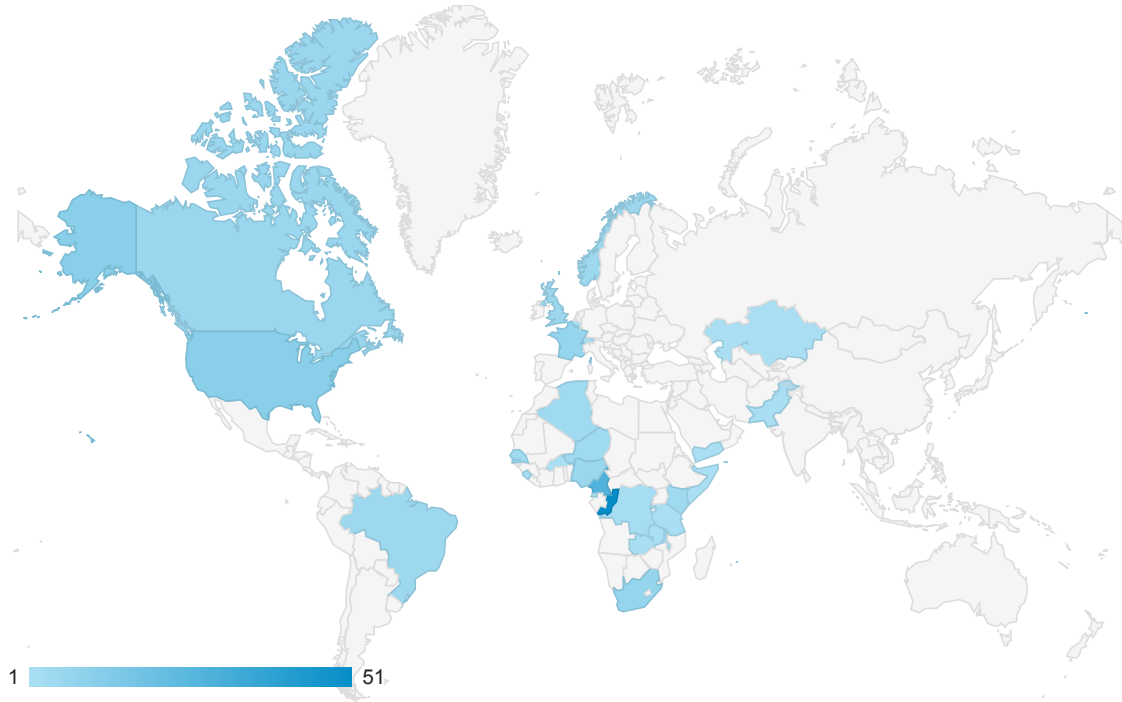

Country	Sessions	% Sessions
1. Congo - Brazzaville	51	29.82%
2. Cameroon	28	16.37%
3. United States	11	6.43%
4. France	7	4.09%
5. South Africa	7	4.09%
6. Canada	6	3.51%
7. Nigeria	6	3.51%
8. Brazil	5	2.92%
9. United Kingdom	5	2.92%
10. Malawi	5	2.92%

## Location

All Users  
100.00% Sessions

## Map Overlay

Summary

Country	Sessions	% New Sessions	Users	New Users	Pageviews	Pages / Session	Bounce Rate	Avg. Session Duration
	171 % of Total: 100.00% (171)	57.89% Avg for View: 57.89% (0.00%)	112 % of Total: 100.00% (112)	99 % of Total: 100.00% (99)	649 % of Total: 100.00% (649)	3.80 Avg for View: 3.80 (0.00%)	46.78% Avg for View: 46.78% (0.00%)	00:03:51 Avg for View: 00:03:51 (0.00%)
1. Congo - Brazzville	51 (29.82%)	27.45%	22 (19.64%)	14 (14.14%)	142 (21.88%)	2.78	37.25%	00:05:02
2. Cameroon	28 (16.37%)	25.00%	9 (8.04%)	7 (7.07%)	161 (24.81%)	5.75	57.14%	00:04:06
3. United States	11 (6.43%)	100.00%	11 (9.82%)	11 (11.11%)	31 (4.78%)	2.82	36.36%	00:04:09
4. France	7 (4.09%)	100.00%	7 (6.25%)	7 (7.07%)	8 (1.23%)	1.14	85.71%	00:00:41
5. South Africa	7 (4.09%)	100.00%	7 (6.25%)	7 (7.07%)	53 (8.17%)	7.57	71.43%	00:09:29
6. Canada	6 (3.51%)	66.67%	4 (3.57%)	4 (4.04%)	63 (9.71%)	10.50	33.33%	00:05:57
7. Nigeria	6 (3.51%)	66.67%	4 (3.57%)	4 (4.04%)	11 (1.69%)	1.83	50.00%	00:00:57
8. Brazil	5 (2.92%)	100.00%	5 (4.46%)	5 (5.05%)	6 (0.92%)	1.20	80.00%	00:00:08
9. United Kingdom	5 (2.92%)	80.00%	4 (3.57%)	4 (4.04%)	21 (3.24%)	4.20	20.00%	00:02:59
10. Malawi	5 (2.92%)	80.00%	5 (4.46%)	4 (4.04%)	8 (1.23%)	1.60	60.00%	00:00:32
11. Norway	5 (2.92%)	40.00%	2 (1.79%)	2 (2.02%)	37 (5.70%)	7.40	40.00%	00:03:31
12. Algeria	4 (2.34%)	75.00%	4 (3.57%)	3 (3.03%)	7 (1.08%)	1.75	75.00%	00:00:41
13. Kenya	4 (2.34%)	75.00%	3 (2.68%)	3 (3.03%)	11 (1.69%)	2.75	50.00%	00:02:24
14. Niger	4 (2.34%)	25.00%	2 (1.79%)	1 (1.01%)	11 (1.69%)	2.75	25.00%	00:00:50

### Location

All Users  
100.00% Sessions