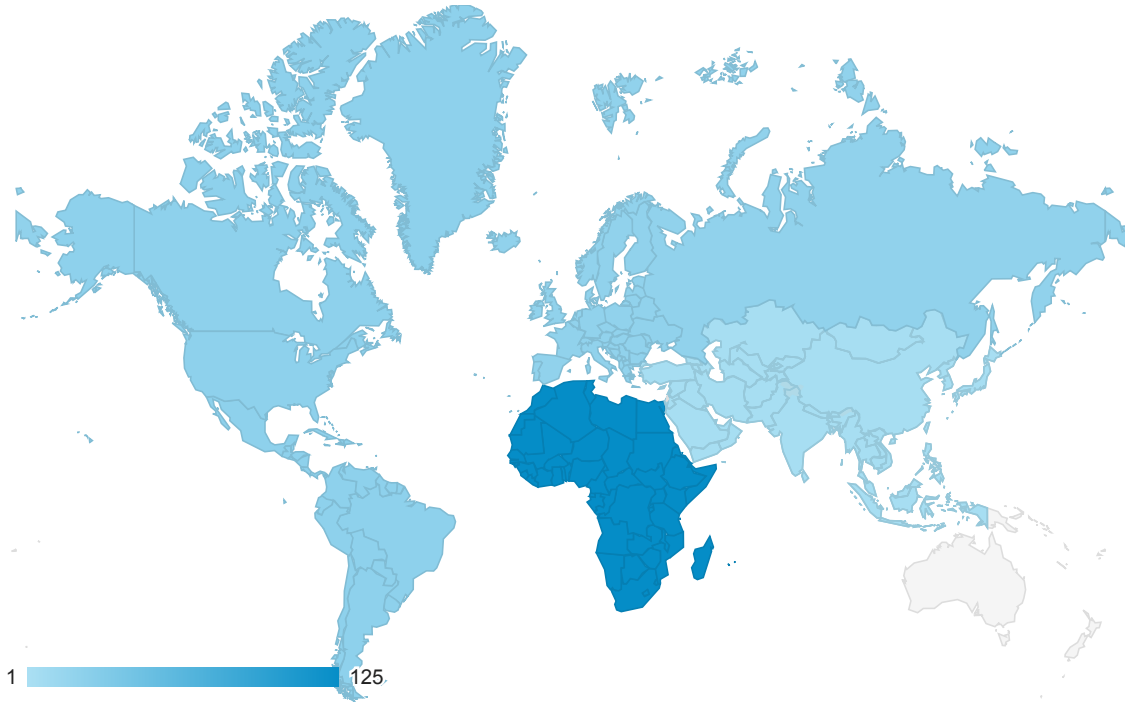

Mar 1, 2017 - Mar 31, 2017

Location

All Users
100.00% Sessions

Map Overlay

Summary

Continent	Sessions	Sessions
	171 % of Total: 100.00% (171)	171 % of Total: 100.00% (171)
1. Africa	125	73.10%
2. Americas	22	12.87%
3. Europe	20	11.70%
4. Asia	3	1.75%
5. (not set)	1	0.58%

Contribution to total: Sessions