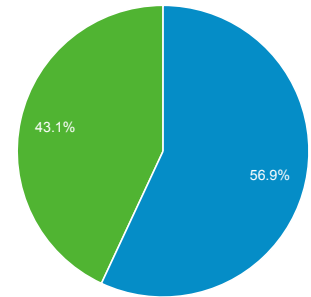

Audience Overview

All Users
100.00% Sessions

Jul 1, 2017 - Jul 31, 2017

Overview

Sessions 216	Users 137	Pageviews 781
Pages / Session 3.62	Avg. Session Duration 00:03:42	Bounce Rate 47.22%
% New Sessions 56.94%		

■ New Visitor ■ Returning Visitor

Country	Sessions	% Sessions
1. Congo - Brazzaville	85	39.35%
2. United States	29	13.43%
3. Brazil	8	3.70%
4. Cameroon	7	3.24%
5. Switzerland	6	2.78%
6. United Kingdom	6	2.78%
7. South Korea	6	2.78%
8. South Africa	6	2.78%
9. Congo - Kinshasa	5	2.31%
10. Canada	4	1.85%