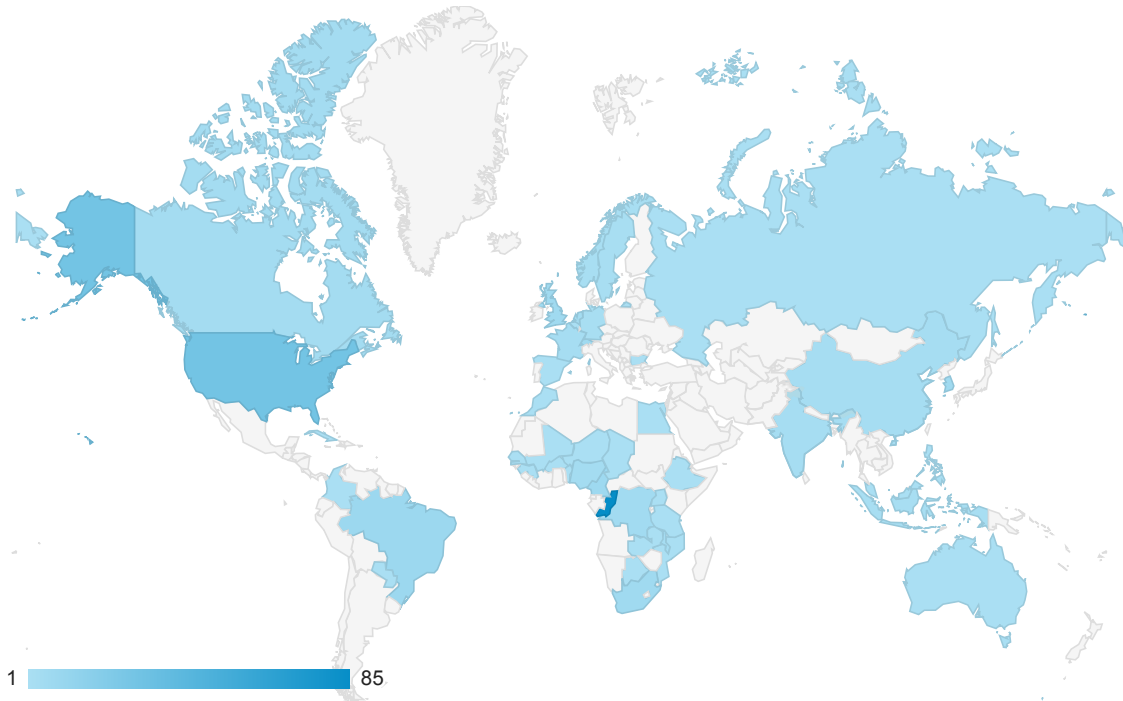

■ New Visitor ■ Returning Visitor

Country	Sessions	% Sessions
1. Congo - Brazzaville	85	39.35%
2. United States	29	13.43%
3. Brazil	8	3.70%
4. Cameroon	7	3.24%
5. Switzerland	6	2.78%
6. United Kingdom	6	2.78%
7. South Korea	6	2.78%
8. South Africa	6	2.78%
9. Congo - Kinshasa	5	2.31%
10. Canada	4	1.85%

Location

All Users
100.00% Sessions

Jul 1, 2017 - Jul 31, 2017

Map Overlay

Summary

Country	Sessions	% New Sessions	Users	New Users	Pageviews	Pages / Session	Bounce Rate	Avg. Session Duration
	216 % of Total: 100.00% (216)	56.94% Avg for View: 56.94% (0.00%)	137 % of Total: 100.00% (137)	123 % of Total: 100.00% (123)	781 % of Total: 100.00% (781)	3.62 Avg for View: 3.62 (0.00%)	47.22% Avg for View: 47.22% (0.00%)	00:03:42 Avg for View: 00:03:42 (0.00%)
1. Congo - Brazzaville	85 (39.35%)	12.94%	21 (15.33%)	11 (8.94%)	273 (34.96%)	3.21	44.71%	00:02:22
2. United States	29 (13.43%)	86.21%	25 (18.25%)	25 (20.33%)	79 (10.12%)	2.72	51.72%	00:03:02
3. Brazil	8 (3.70%)	100.00%	8 (5.84%)	8 (6.50%)	8 (1.02%)	1.00	100.00%	00:00:00
4. Cameroon	7 (3.24%)	42.86%	4 (2.92%)	3 (2.44%)	44 (5.63%)	6.29	57.14%	00:09:10
5. Switzerland	6 (2.78%)	50.00%	4 (2.92%)	3 (2.44%)	15 (1.92%)	2.50	16.67%	00:05:24
6. United Kingdom	6 (2.78%)	83.33%	5 (3.65%)	5 (4.07%)	134 (17.16%)	22.33	33.33%	00:12:01
7. South Korea	6 (2.78%)	100.00%	6 (4.38%)	6 (4.88%)	6 (0.77%)	1.00	100.00%	00:00:00
8. South Africa	6 (2.78%)	83.33%	6 (4.38%)	5 (4.07%)	29 (3.71%)	4.83	16.67%	00:04:21
9. Congo - Kinshasa	5 (2.31%)	100.00%	5 (3.65%)	5 (4.07%)	7 (0.90%)	1.40	80.00%	00:01:06
10. Canada	4 (1.85%)	75.00%	3 (2.19%)	3 (2.44%)	12 (1.54%)	3.00	50.00%	00:05:27
11. Nigeria	4 (1.85%)	75.00%	3 (2.19%)	3 (2.44%)	7 (0.90%)	1.75	50.00%	00:07:02
12. Netherlands	4 (1.85%)	50.00%	2 (1.46%)	2 (1.63%)	24 (3.07%)	6.00	25.00%	00:10:35
13. China	3 (1.39%)	100.00%	3 (2.19%)	3 (2.44%)	5 (0.64%)	1.67	66.67%	00:03:37
14. France	3 (1.39%)	100.00%	3 (2.19%)	3 (2.44%)	6 (0.77%)	2.00	33.33%	00:02:33